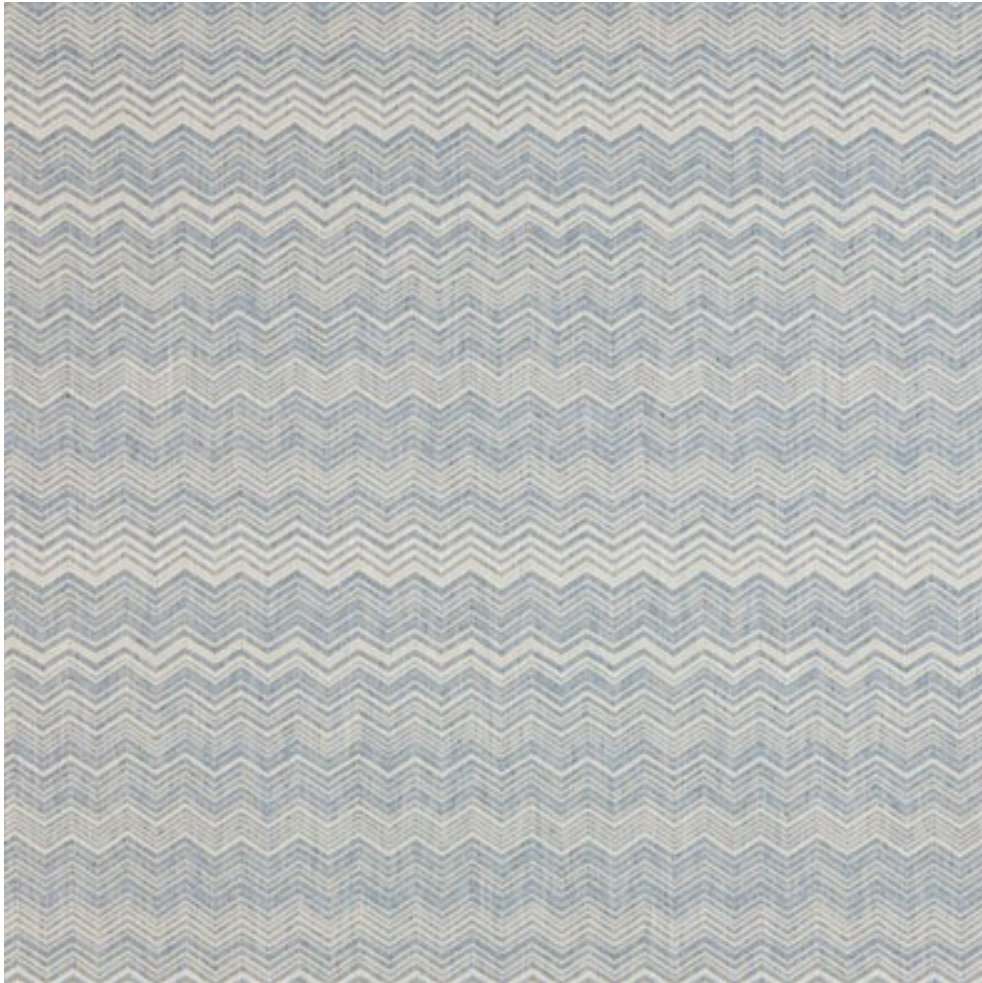

JANE CHURCHILL

GABLE

Code	J738F-08
Colour	Aqua
Repeat	23cm approx
Width	140cm approx
Composition	48% Cotton, 28% Viscose, 13% Linen, 11% Polyester
Fire Code	√BM
Care Code	☒☒☒☒☒☒
Pattern Book	Loren
Use	Curtains, Upholstery