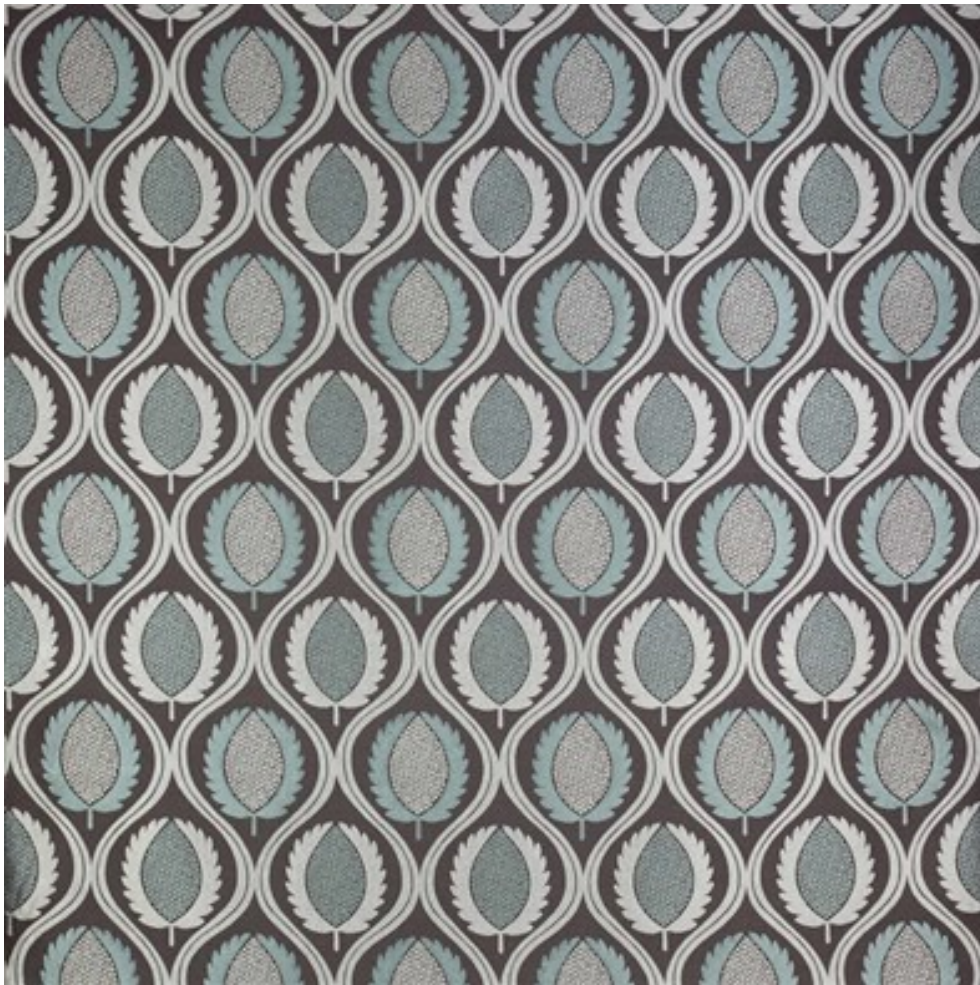

JANE CHURCHILL

CARUS

Code	J744F-04
Colour	Aqua/Charcoal
Repeat	31 cms approx
Width	138 cms approx
Composition	76% Viscose, 15% Silk, 9% Acrylic
Fire Code	√BM
Care Code	☒☒☒☒☒☒
Pattern Book	Atmosphere
Use	Curtains