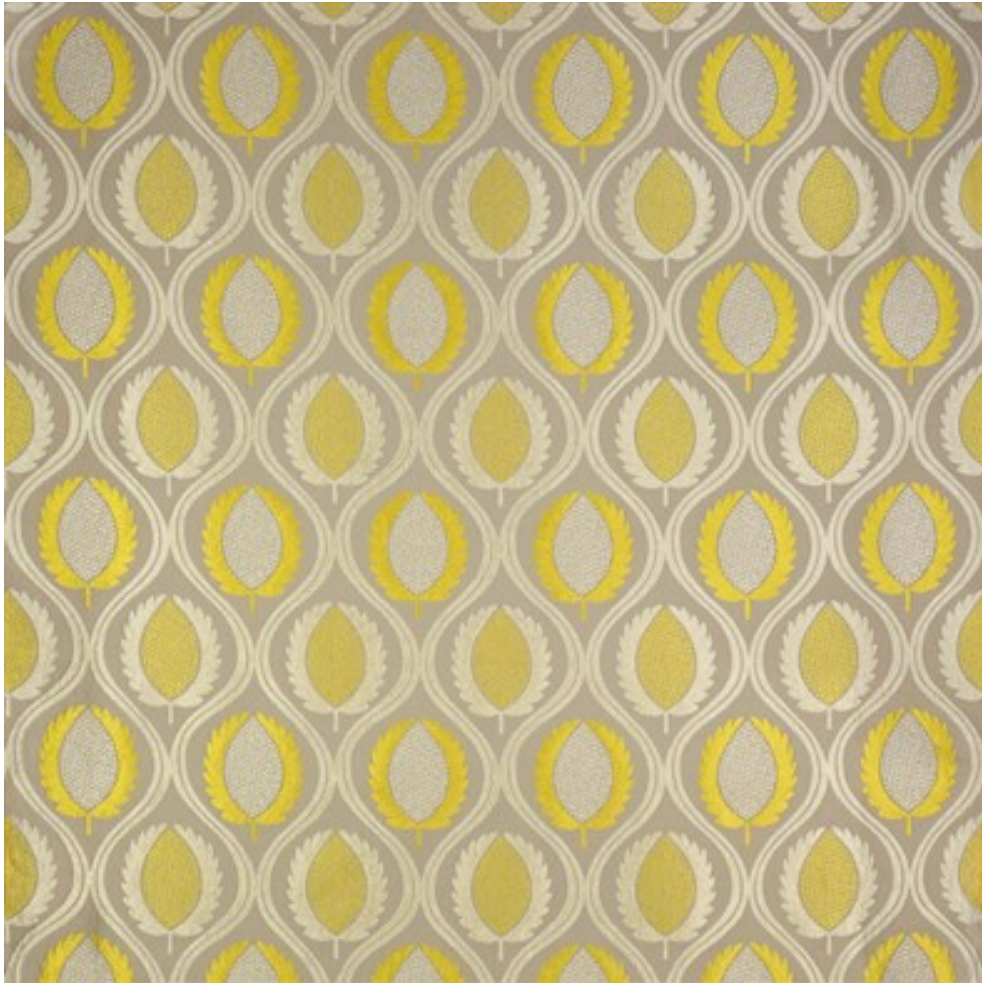

JANE CHURCHILL

CARUS

Code	J744F-05
Colour	Gold
Repeat	31 cms approx
Width	138 cms approx
Composition	76% Viscose, 15% Silk, 9% Acrylic
Fire Code	√BM
Care Code	☒☒☒☒☒☒
Pattern Book	Atmosphere
Use	Curtains