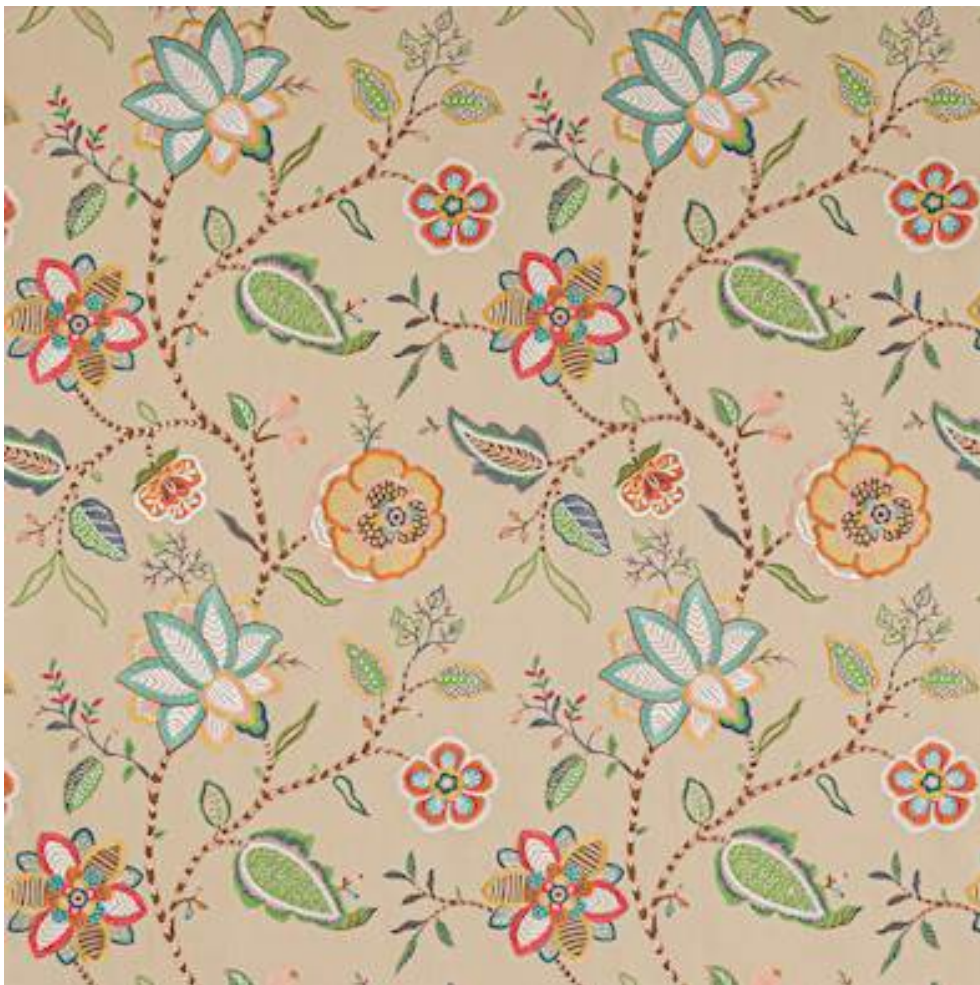

# JANE CHURCHILL

## HAVANA

Code	J751F-07
Colour	Copper/Aqua
Repeat	V 77cm / H 64cm approx
Width	128cm approx
Composition	32% Cotton, 28% Linen, 21% Polyester, 19% Viscose
Fire Code	√BM
Care Code	☒☒☒☒☒☒
Pattern Book	Paradiso
Use	Curtains