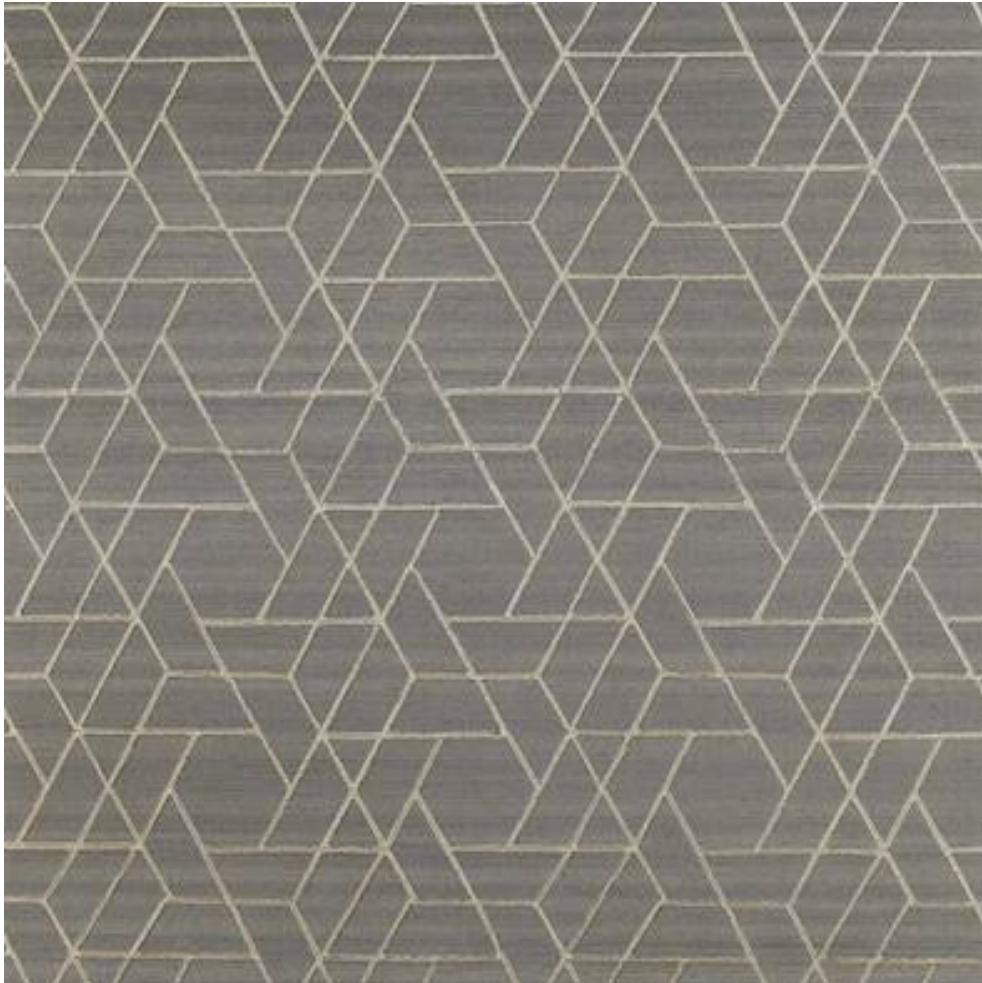

# JANE CHURCHILL

## ZELMA WALLPAPER

Code	J8008-07
Colour	Charcoal
Repeat	V 64cm approx
Width	70cm approx
Composition	100% Vinyl - Non Woven
Part of the	Azzura Wallpapers