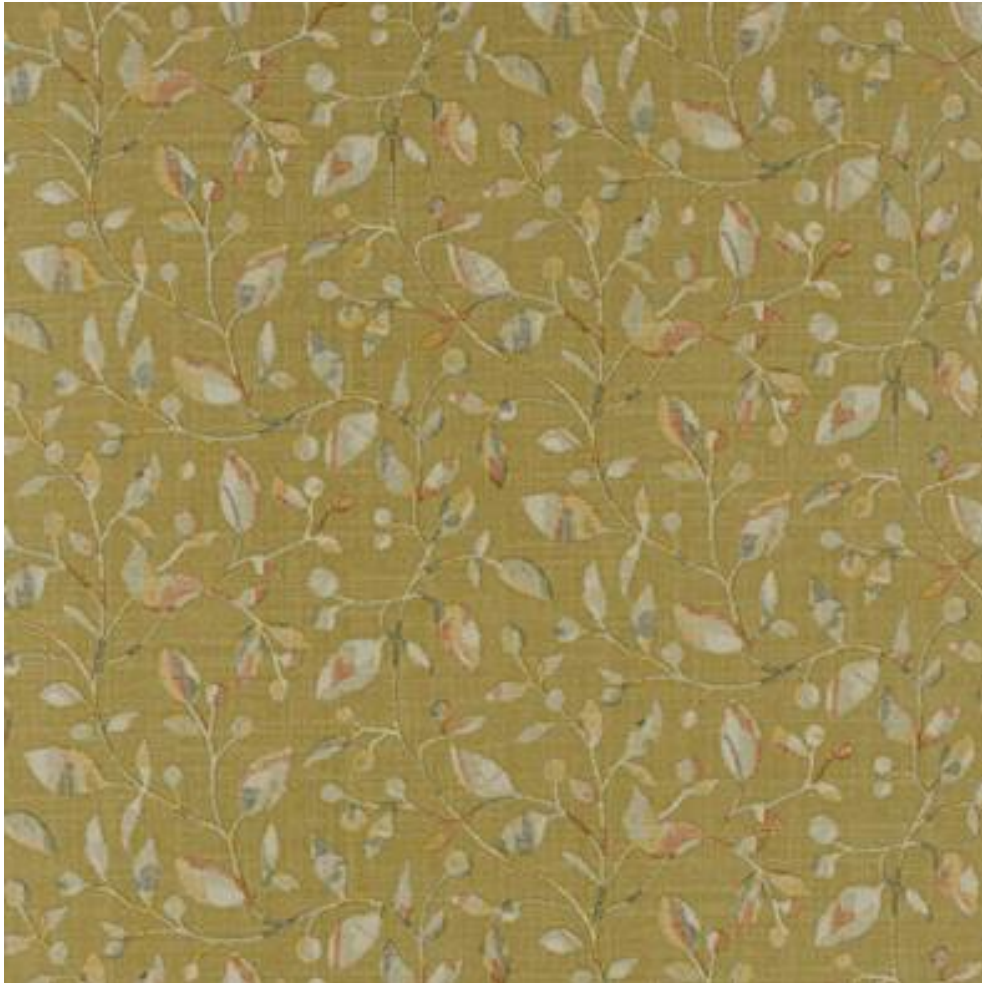

JANE CHURCHILL

AZZURA WALLPAPER

Code	J8015-02
Colour	Gold
Repeat	V 26cm / H 52cm approx
Width	52cm approx
Composition	100% Vinyl - Paper
Part of the collection	Azzura Wallpapers