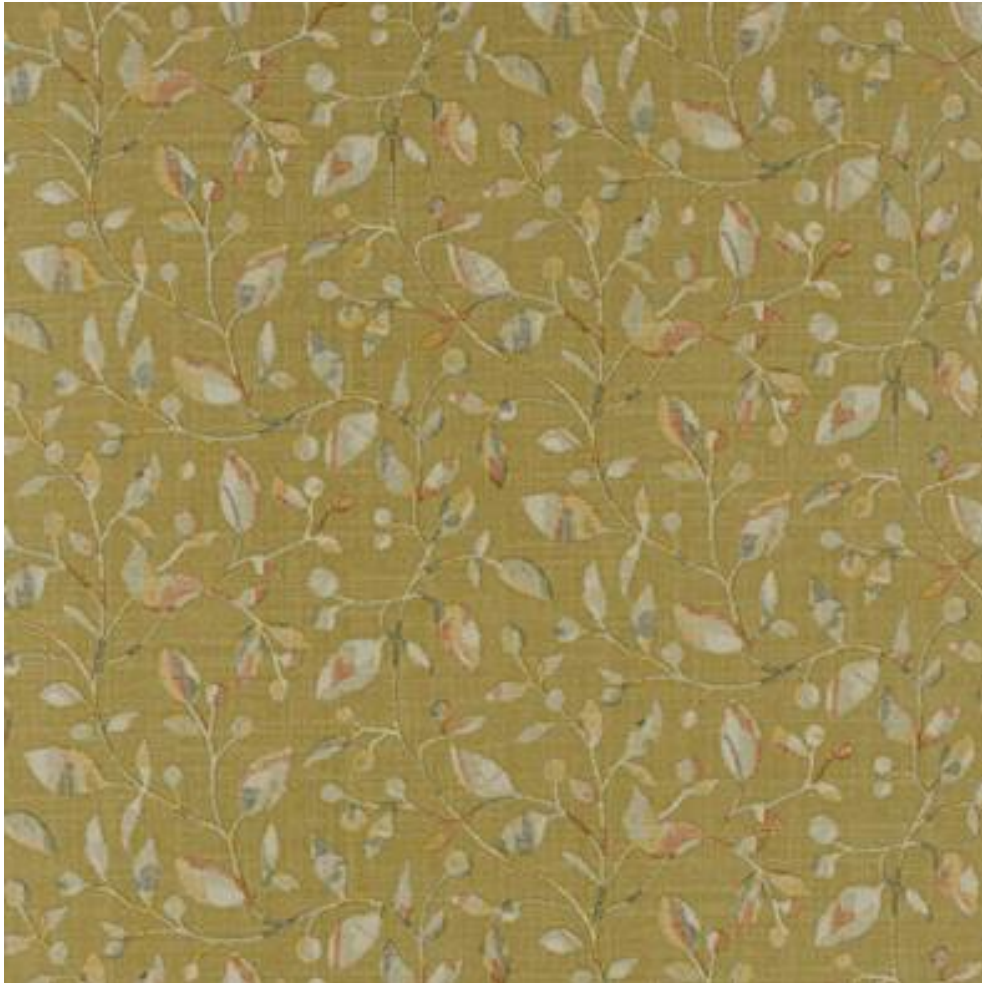

# JANE CHURCHILL

## AZZURA WALLPAPER

Code	J8015-02
Colour	Gold
Repeat	V 26cm / H 52cm approx
Width	52cm approx
Composition	100% Vinyl - Paper
Part of the	Azzura Wallpapers