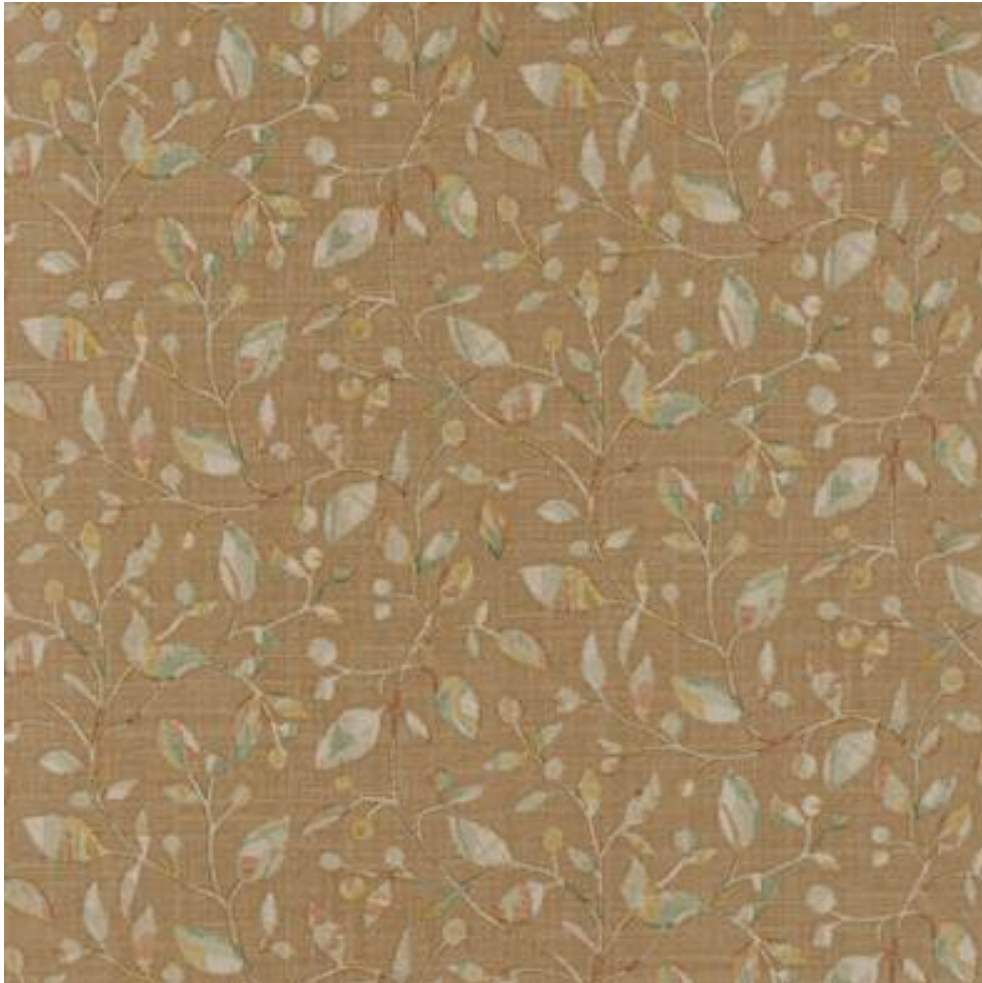

JANE CHURCHILL

AZZURA WALLPAPER

Code	J8015-04
Colour	Pink
Repeat	V 26cm / H 52cm approx
Width	52cm approx
Composition	100% Vinyl - Paper
Part of the	Azzura Wallpapers