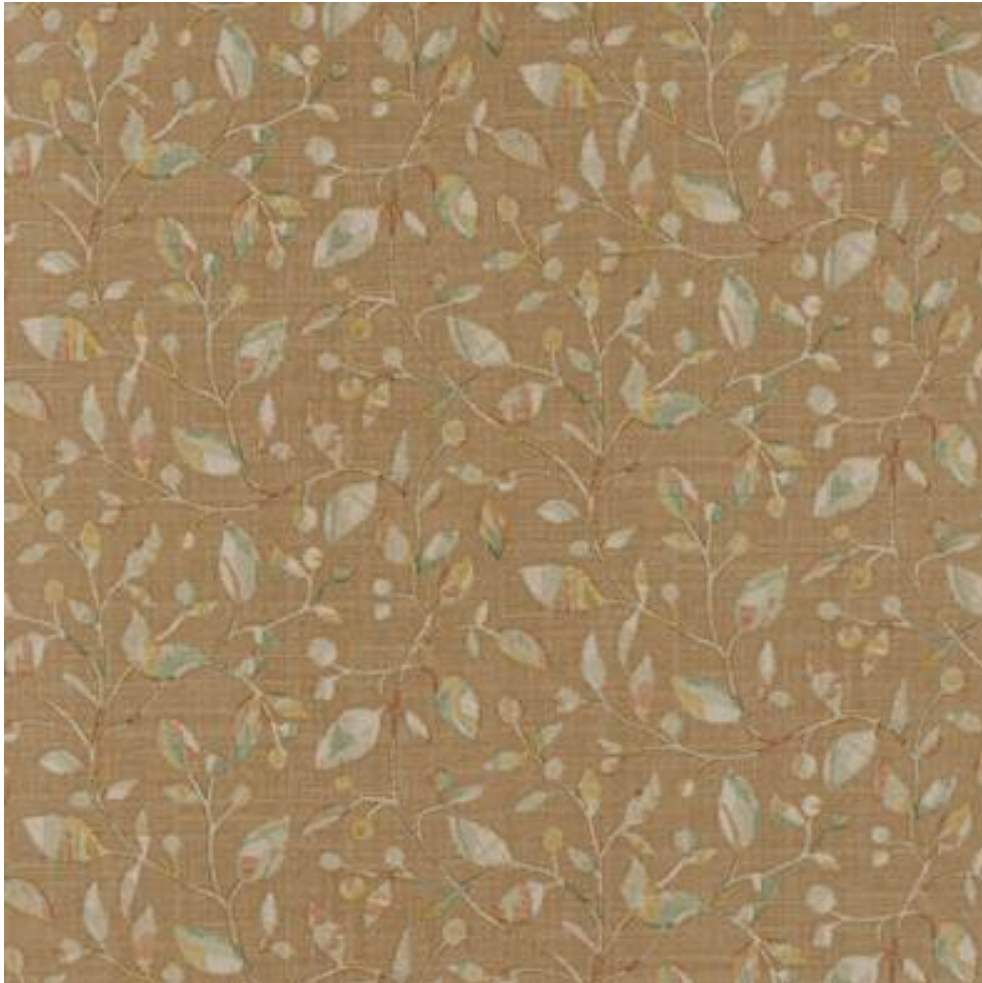

# JANE CHURCHILL

## AZZURA WALLPAPER

Code	J8015-04
Colour	Pink
Repeat	V 26cm / H 52cm approx
Width	52cm approx
Composition	100% Vinyl - Paper
Part of the	Azzura Wallpapers