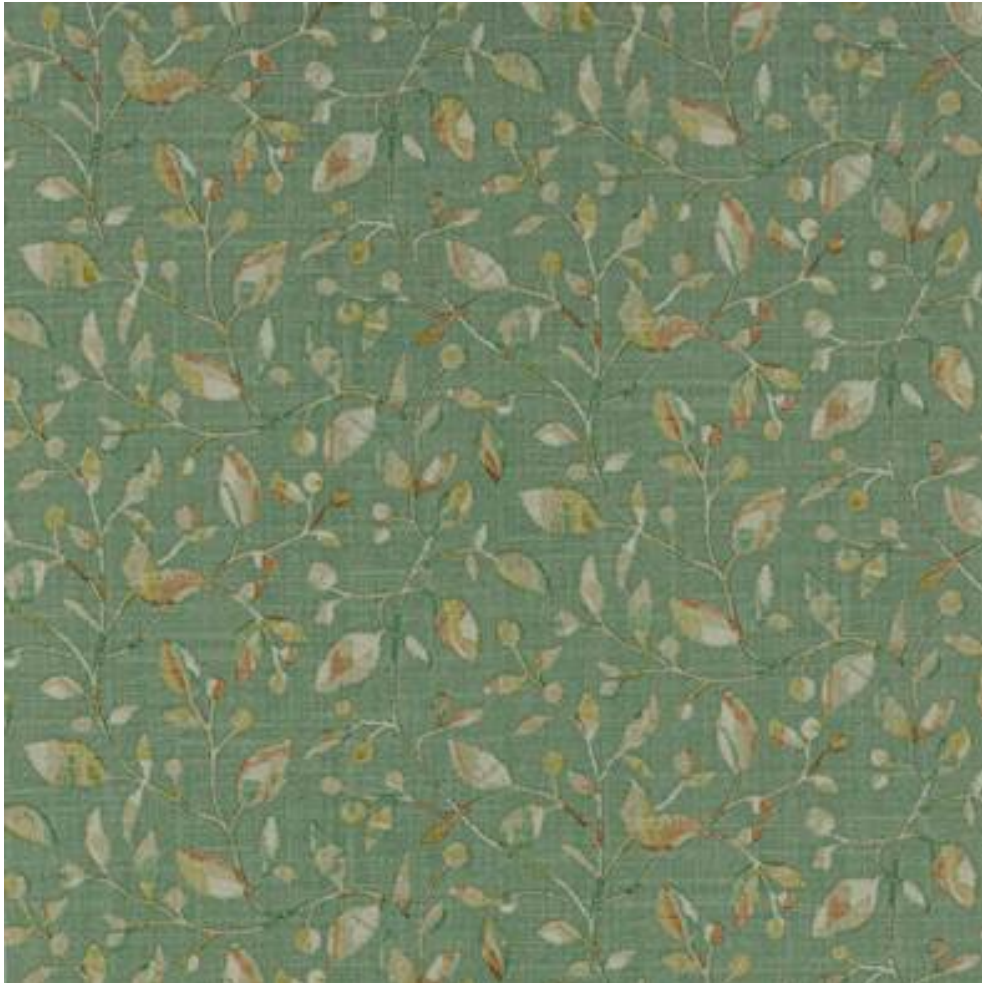

# JANE CHURCHILL

## AZZURA WALLPAPER

Code	J8015-06
Colour	Forest
Repeat	V 26cm / H 52cm approx
Width	52cm approx
Composition	100% Vinyl - Paper
Part of the collection	Azzura Wallpapers