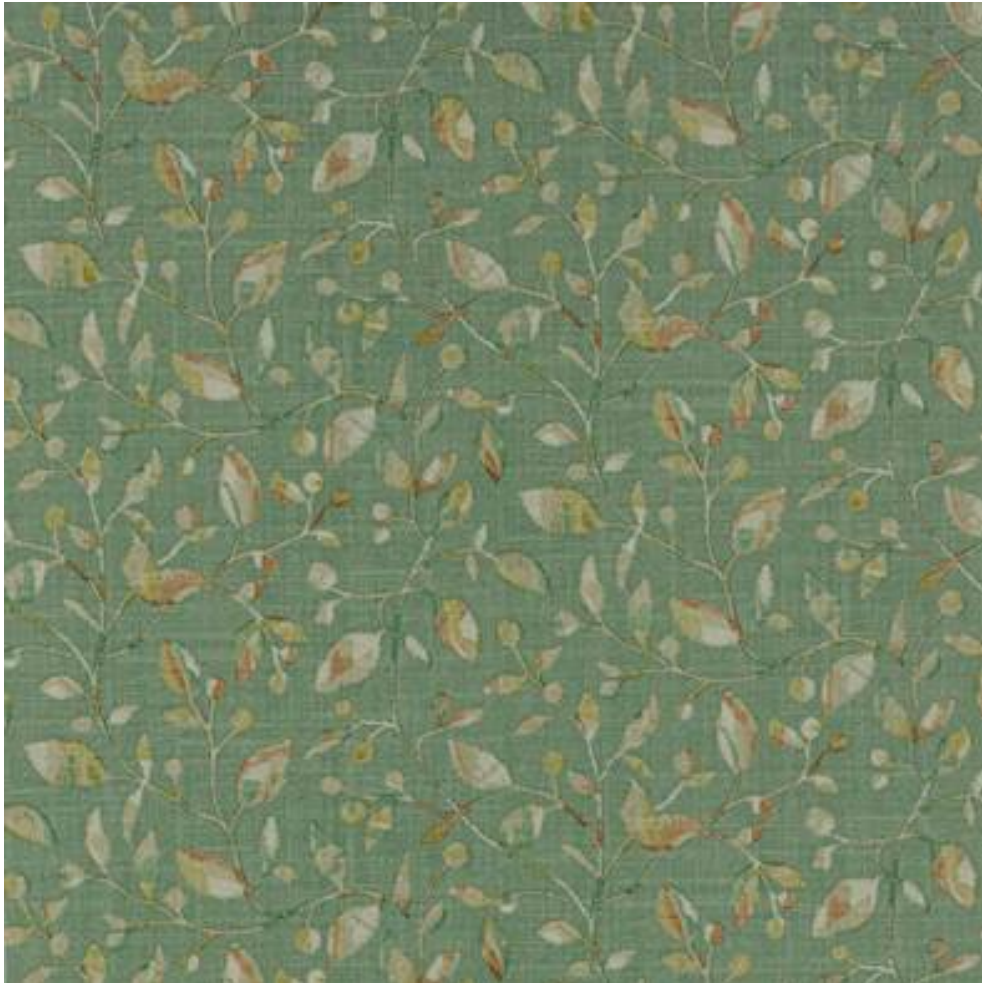

JANE CHURCHILL

AZZURA WALLPAPER

Code	J8015-06
Colour	Forest
Repeat	V 26cm / H 52cm approx
Width	52cm approx
Composition	100% Vinyl - Paper
Part of the collection	Azzura Wallpapers