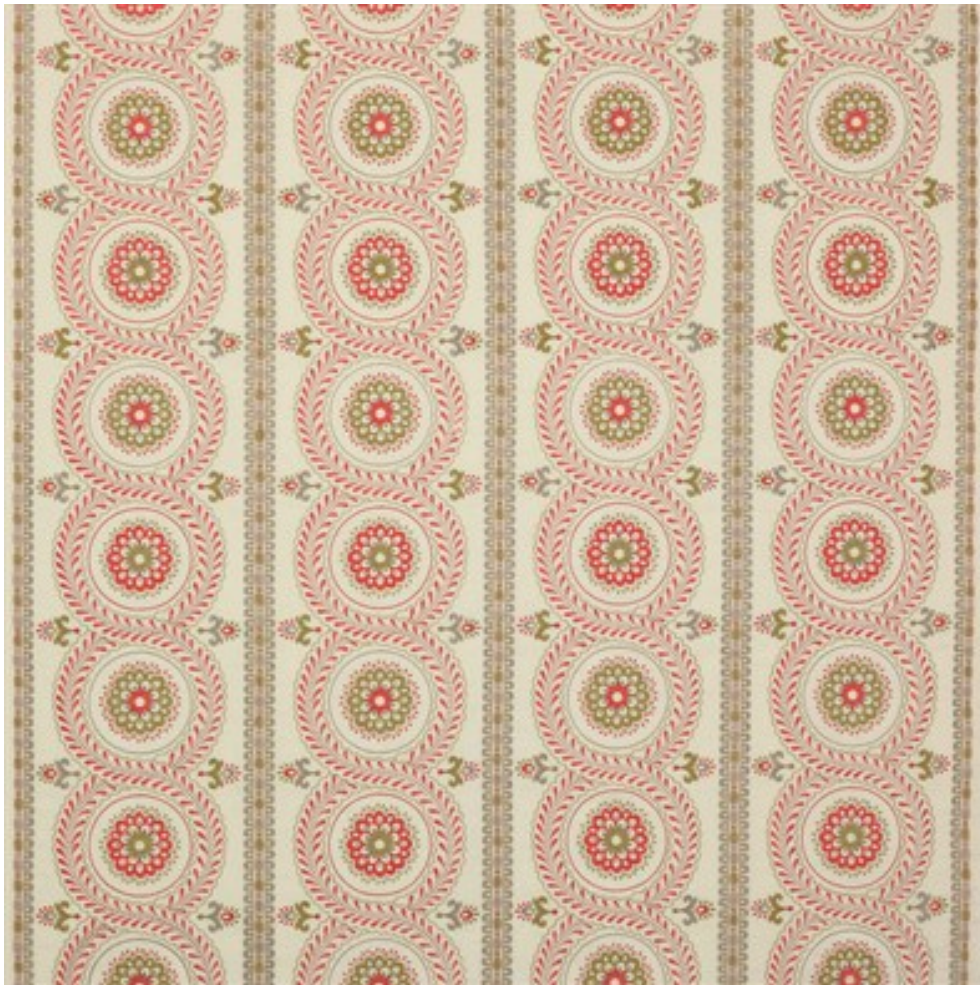

JANE CHURCHILL

HOLMEWOOD

Code	J867F-02
Colour	Red
Repeat	38cm approx
Width	130cm approx
Composition	69% Linen, 17% Viscose, 8% Lurex, 6% Polyester
Fire Code	√BM
Care Code	☒☒☒☒☒☒
Pattern Book	Blakewater
Use	Curtains