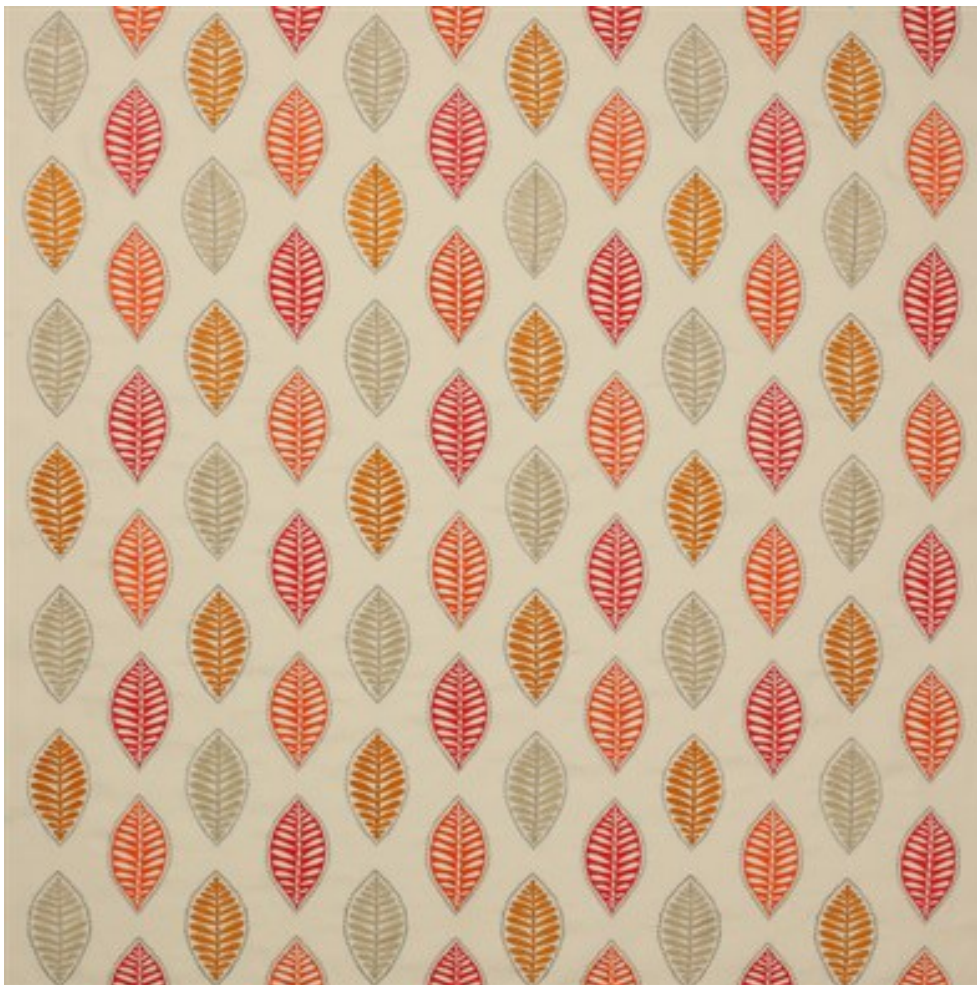

JANE CHURCHILL

ALYSSA

Code	J869F-02
Colour	Red
Repeat	39 cms approx
Width	132 cms approx
Composition	64% Linen, 36% Viscose
Fire Code	√BM
Care Code	☒☒☒☒☒☒
Pattern Book	Blakewater
Use	Curtains