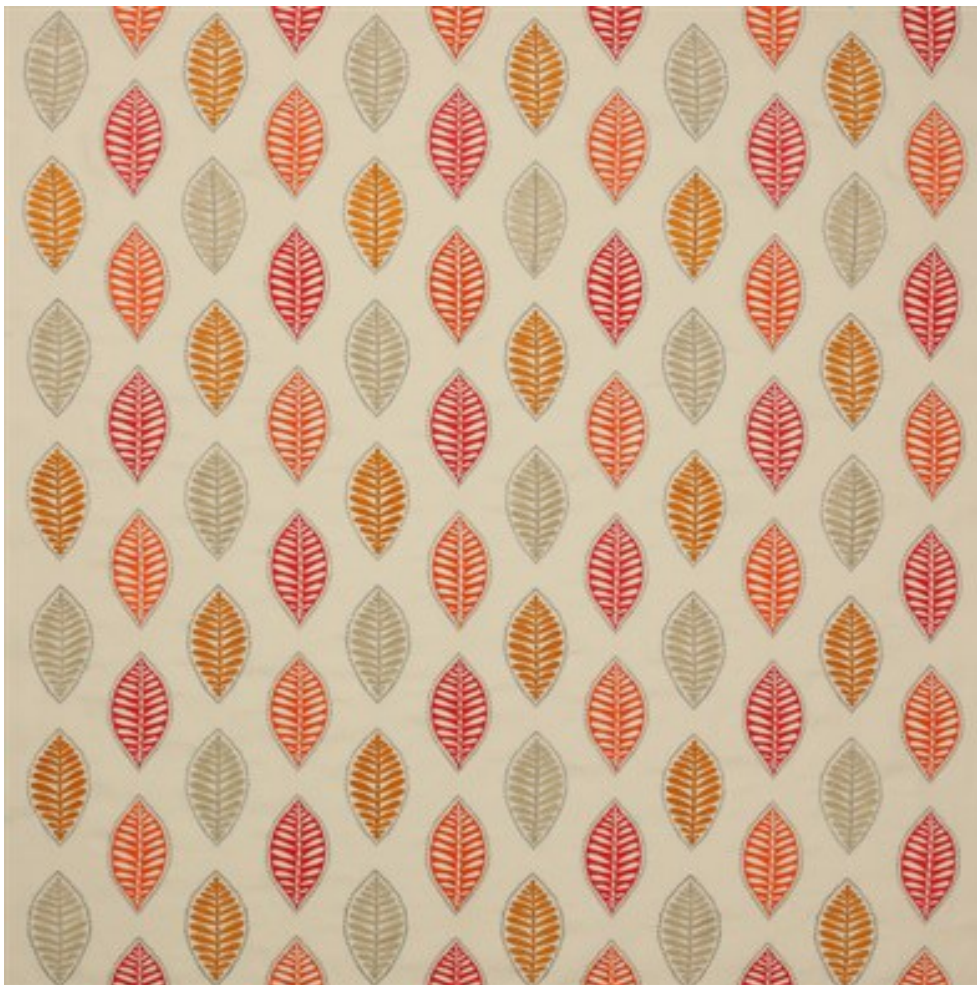

JANE CHURCHILL

ALYSSA

Code	J869F-02
Colour	Red
Repeat	V 39cm / H 44cm approx
Width	132cm approx
Composition	64% Linen, 36% Viscose
Fire Code	√BM
Care Code	☒☒☒☒☒☒
Pattern Book	Blakewater
Use	Curtains