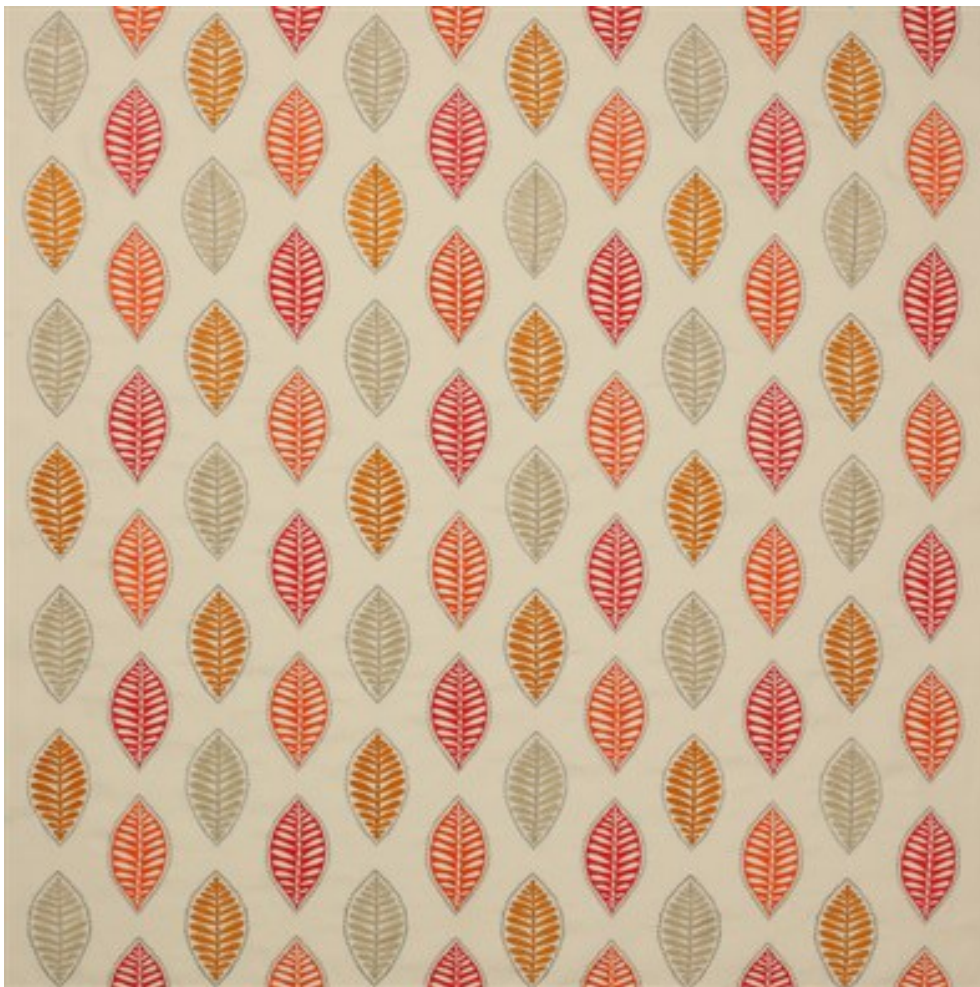

JANE CHURCHILL

ALYSSA

Code	J869F-02
Colour	Red
Repeat	V 39cm / H 44cm approx
Width	132cm approx
Composition	64% Linen, 36% Viscose
Fire Code	√BM
Care Code	☒☒☒☒☒☒
Pattern Book	Blakewater
Use	Curtains