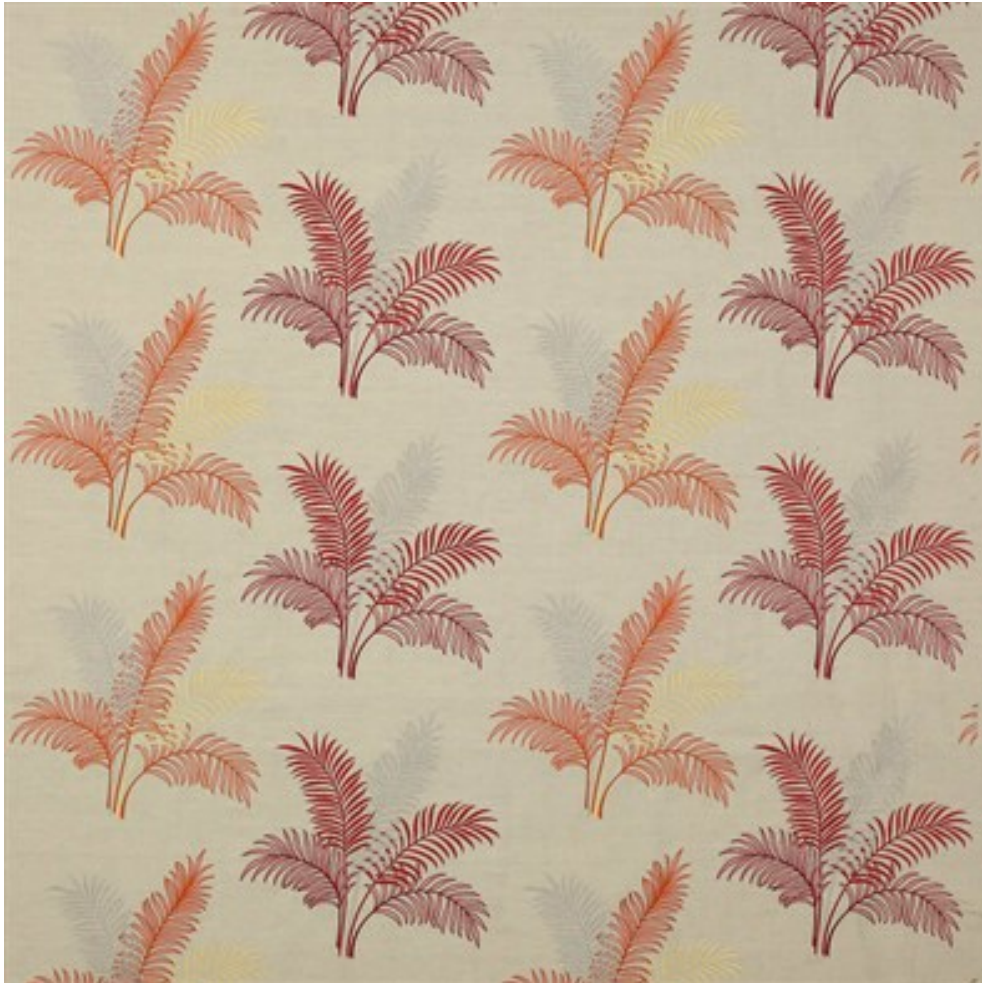

JANE CHURCHILL

EMMETT

Code	J914F-04
Colour	Red/Copper
Repeat	38cm approx
Width	130cm approx
Composition	50% Linen, 40% Cotton, 8% Viscose, 2% Lurex
Fire Code	√BM
Care Code	☒☒☒☒☒☒
Pattern Book	Eden
Use	Curtains