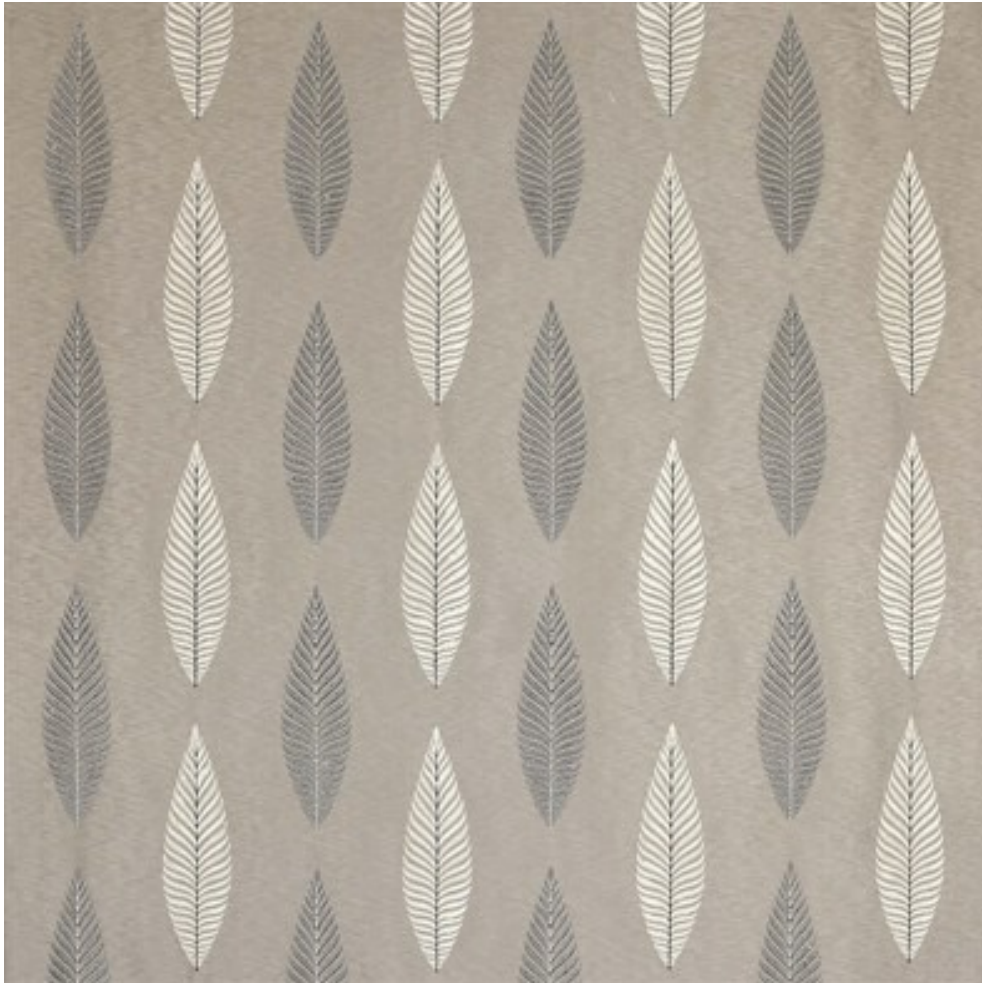

JANE CHURCHILL

SILVA

| | |
|-------------|----------------------|
| Code | J940F-02 |
| Colour | Silver |
| Repeat | 38cm approx |
| Width | 132cm approx |
| Composition | 93% Viscose, 7% Silk |
| Fire Code | √BM |
| Part of the | Atmosphere V |
| Use | Curtains |