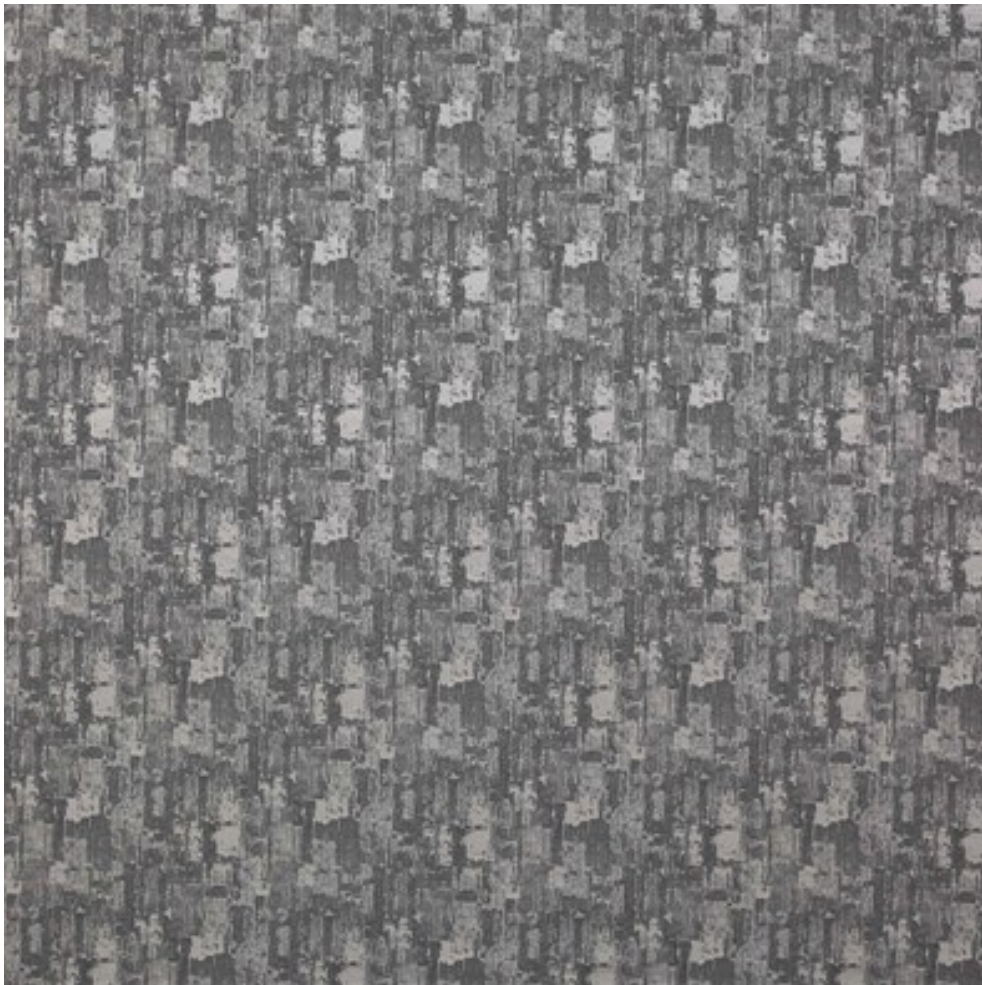

JANE CHURCHILL

METROPOL

Code	J951F-01
Colour	Silver
Repeat	40cm approx
Width	144cm approx
Composition	65% Cotton, 20% Polyamide, 15% Polyester
Fire Code	K
Care Code	☒☒☒☒☒☒
Pattern Book	Skala
Use	Curtains, Upholstery