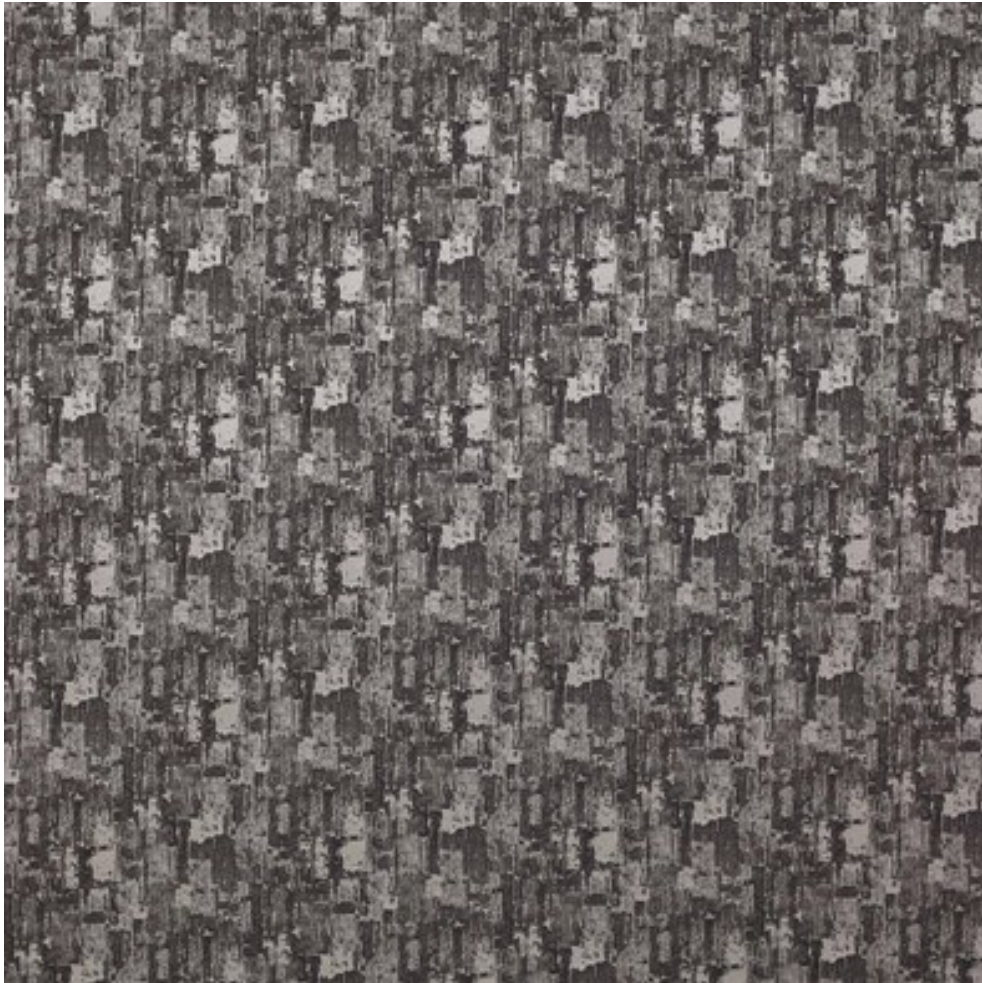

JANE CHURCHILL

METROPOL

Code	J951F-03
Colour	Charcoal
Repeat	40cm approx
Width	144cm approx
Composition	65% Cotton, 20% Polyamide, 15% Polyester
Fire Code	K
Care Code	☒☒☒☒☒☒
Pattern Book	Skala
Use	Curtains, Upholstery