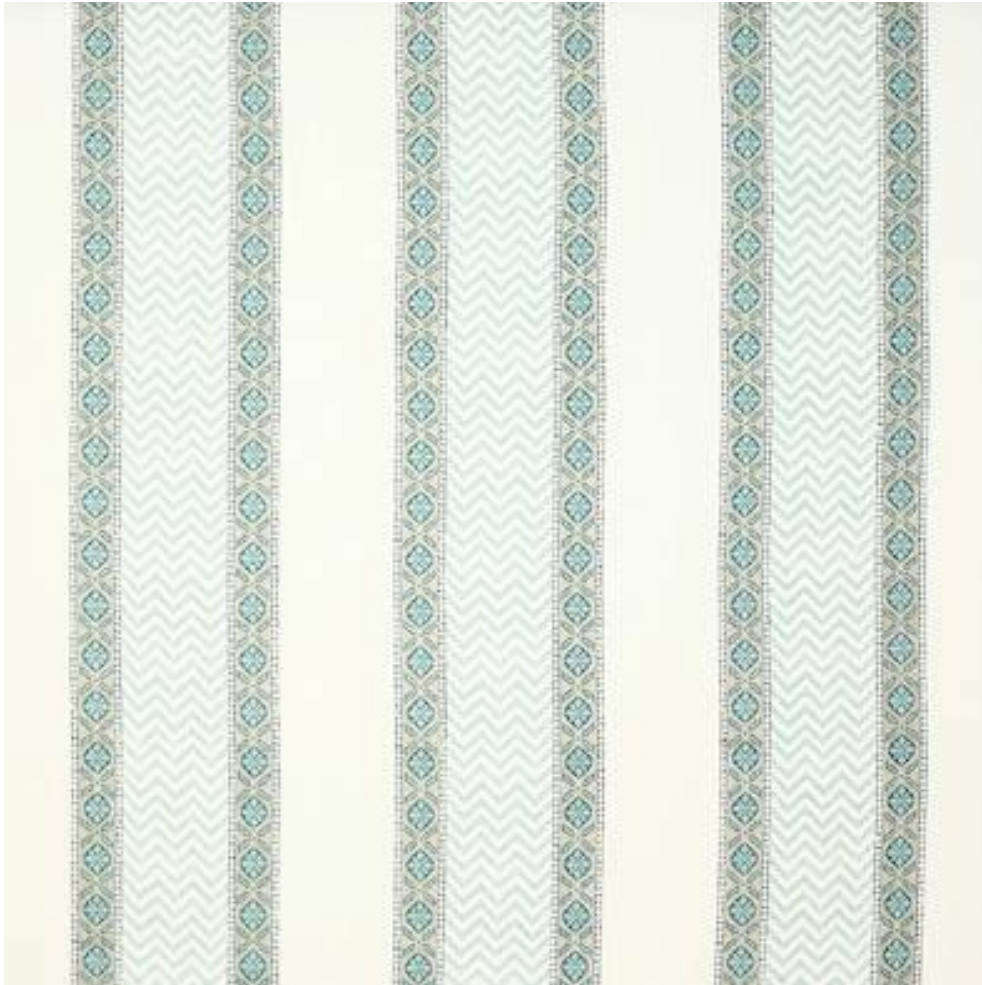

# JANE CHURCHILL

## CHARI STRIPE

Code	J966F-01
Colour	Aqua
Repeat	28 cms approx
Width	132 cms approx
Composition	100% Cotton
Fire Code	√BM
Care Code	☒☒☒☒☒☒
Pattern Book	Indira
Use	Curtains, Upholstery