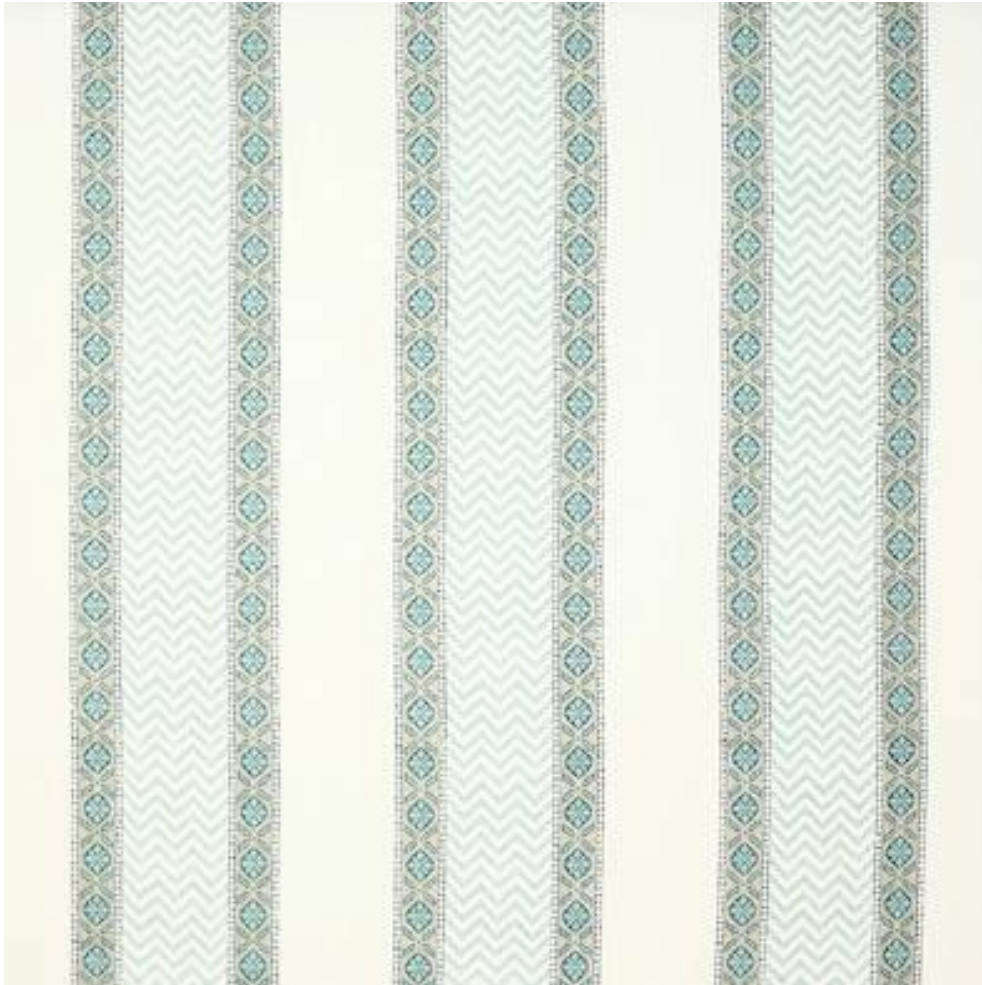

# JANE CHURCHILL

## CHARI STRIPE

Code	J966F-01
Colour	Aqua
Repeat	28cm approx
Width	132cm approx
Composition	100% Cotton
Fire Code	√BM
Care Code	☒☒☒☒☒☒
Pattern Book	Indira
Use	Curtains, Upholstery