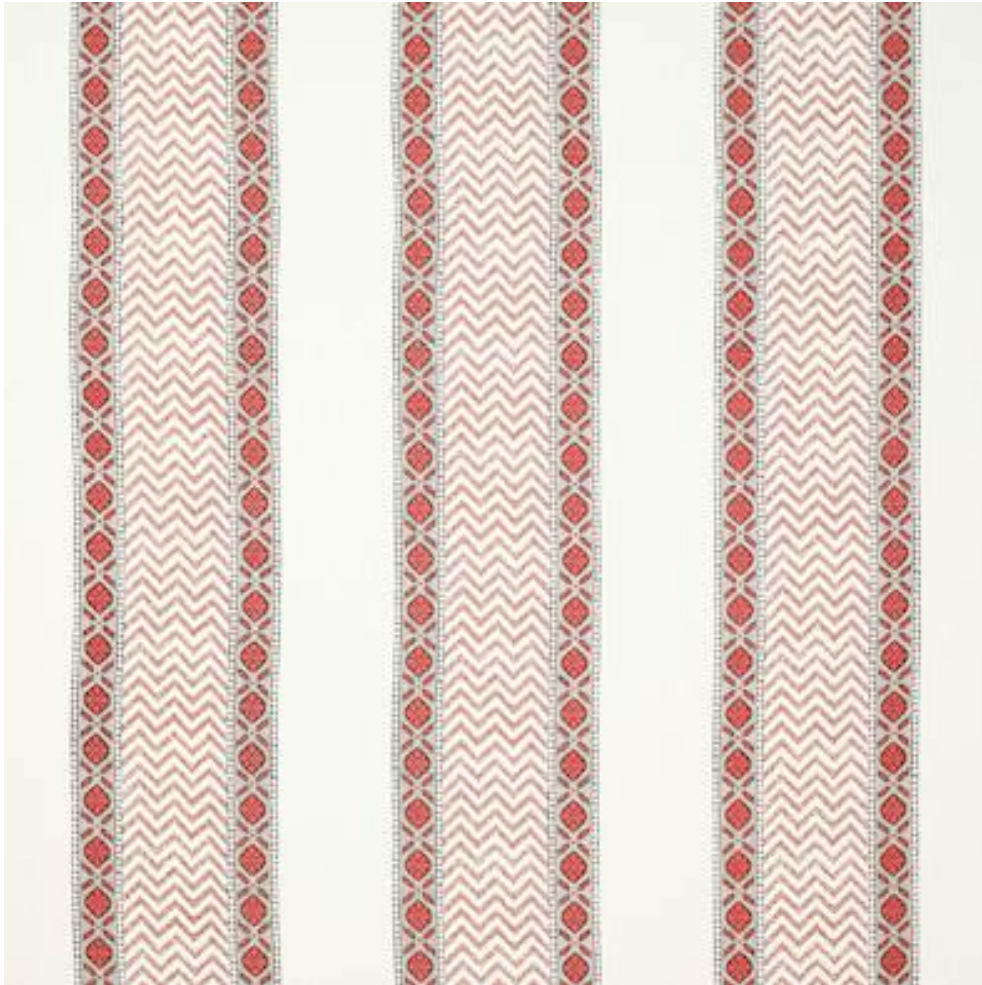

# JANE CHURCHILL

## CHARI STRIPE

Code	J966F-02
Colour	Red
Repeat	28cm approx
Width	132cm approx
Composition	100% Cotton
Fire Code	√BM
Care Code	☒☒☒☒☒☒
Pattern Book	Indira
Use	Curtains, Upholstery