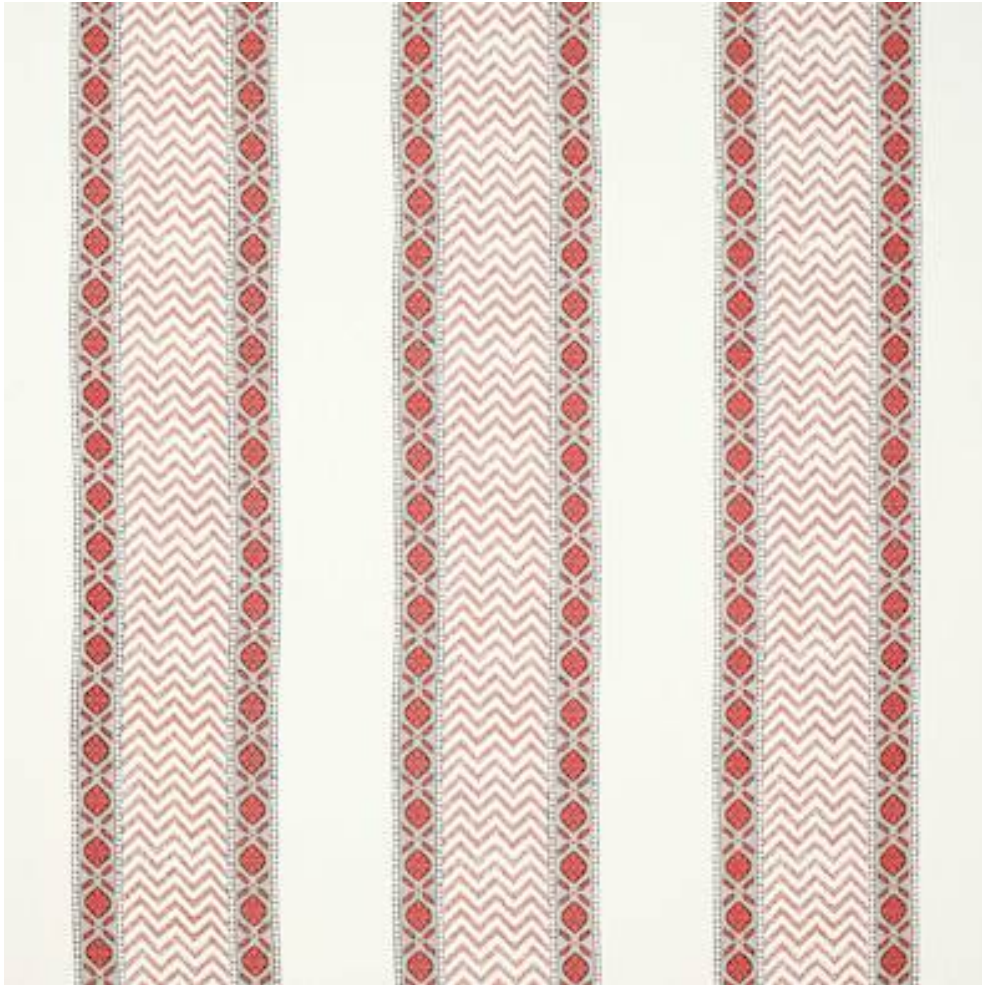

# JANE CHURCHILL

## CHARI STRIPE

Code	J966F-02
Colour	Red
Repeat	28 cms approx
Width	132 cms approx
Composition	100% Cotton
Fire Code	√BM
Care Code	☒☒☒☒☒☒
Pattern Book	Indira
Use	Curtains, Upholstery