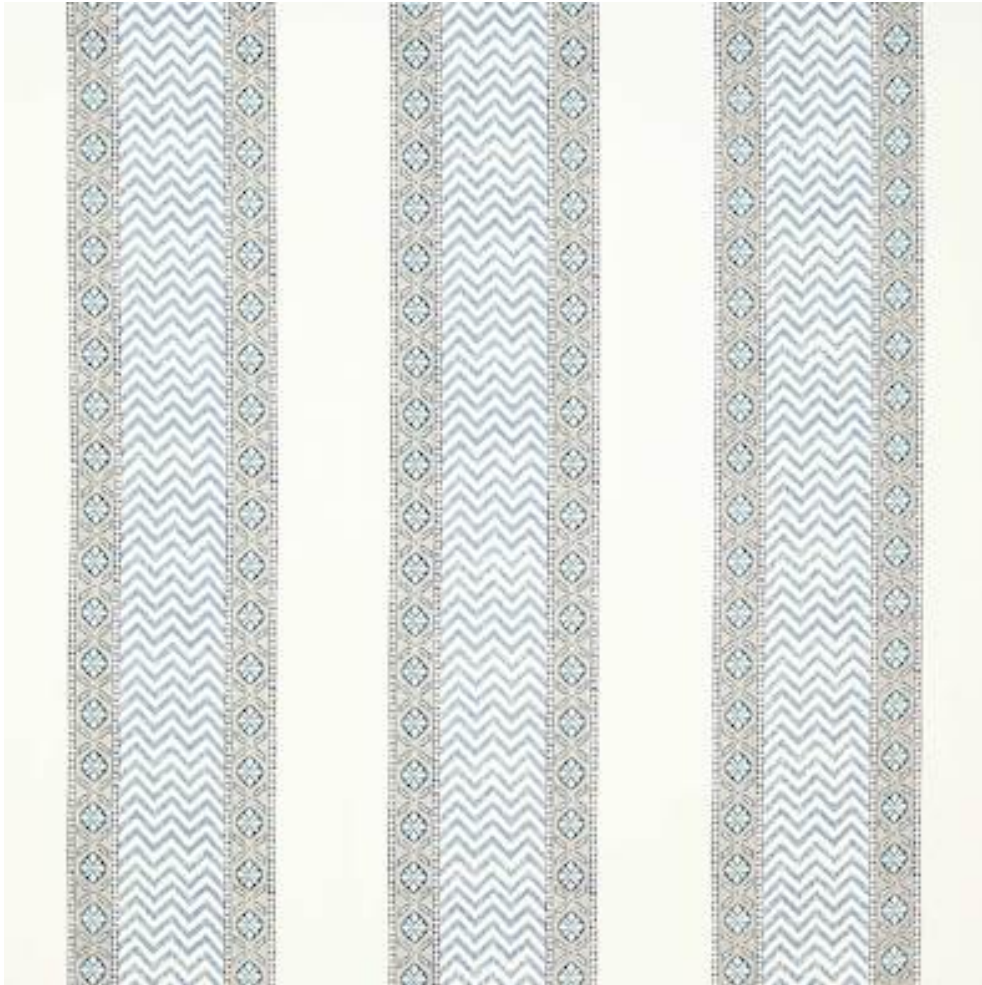

# JANE CHURCHILL

## CHARI STRIPE

Code	J966F-03
Colour	Blue
Repeat	28 cms approx
Width	132 cms approx
Composition	100% Cotton
Fire Code	√BM
Care Code	☒☒☒☒☒☒
Pattern Book	Indira
Use	Curtains, Upholstery