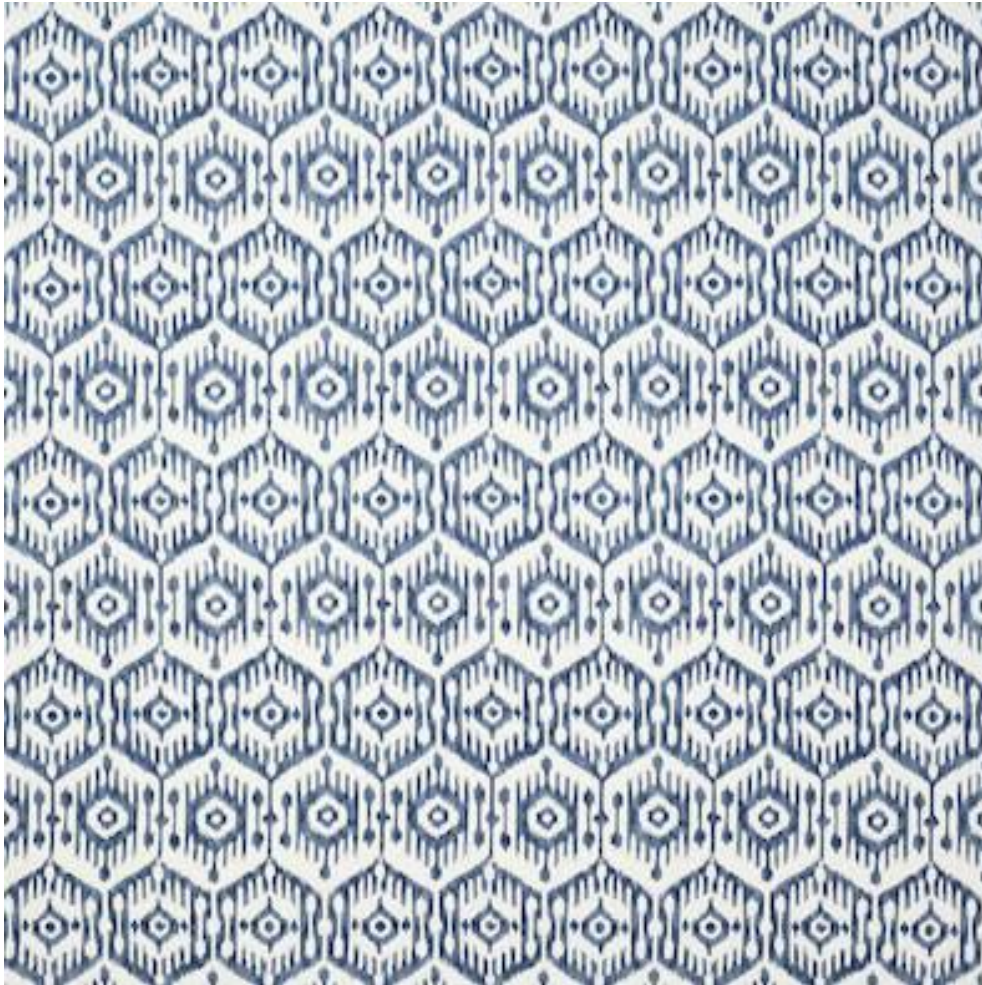

JANE CHURCHILL

MALAY

Code	J968F-01
Colour	Blue
Repeat	28cm approx
Width	132cm approx
Composition	40% Linen, 35% Viscose, 25% Cotton
Fire Code	√BM
Care Code	☒☒☒☒☒☒
Pattern Book	Indira