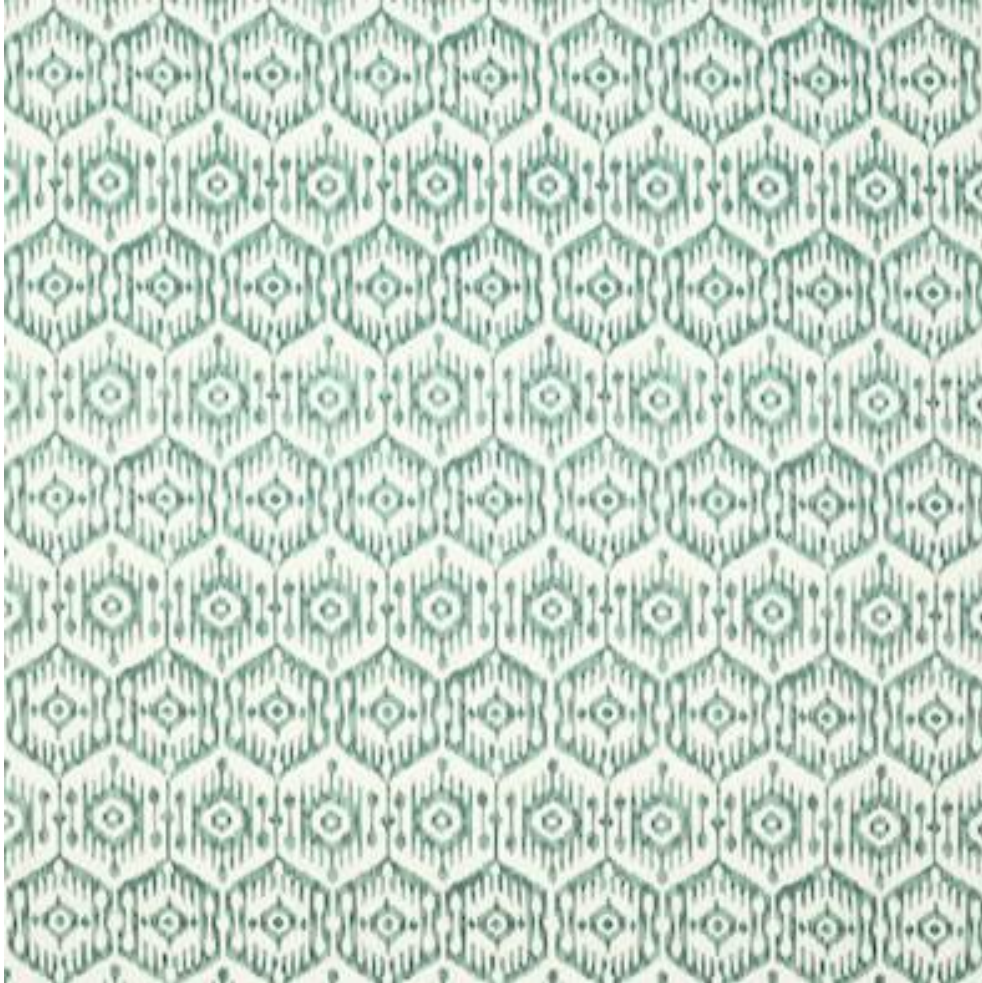

JANE CHURCHILL

MALAY

Code	J968F-04
Colour	Teal
Repeat	28cm approx
Width	132cm approx
Composition	40% Linen, 35% Viscose, 25% Cotton
Fire Code	√BM
Care Code	☒☒☒☒☒☒
Pattern Book	Indira