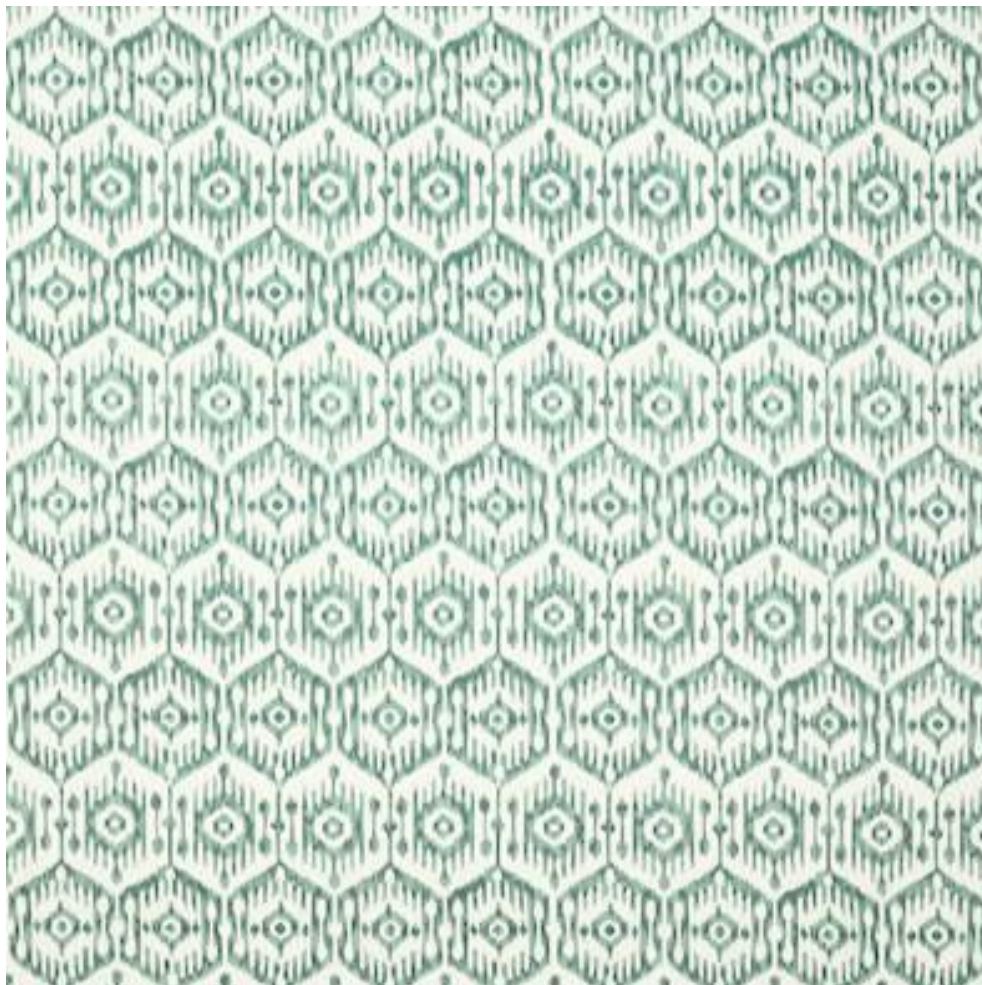

# JANE CHURCHILL

## MALAY

Code	J968F-04
Colour	Teal
Repeat	V 28cm / H 44cm approx
Width	132cm approx
Composition	40% Linen, 35% Viscose, 25% Cotton
Fire Code	√BM
Care Code	☒☒☒☒☒☒
Pattern Book	Indira