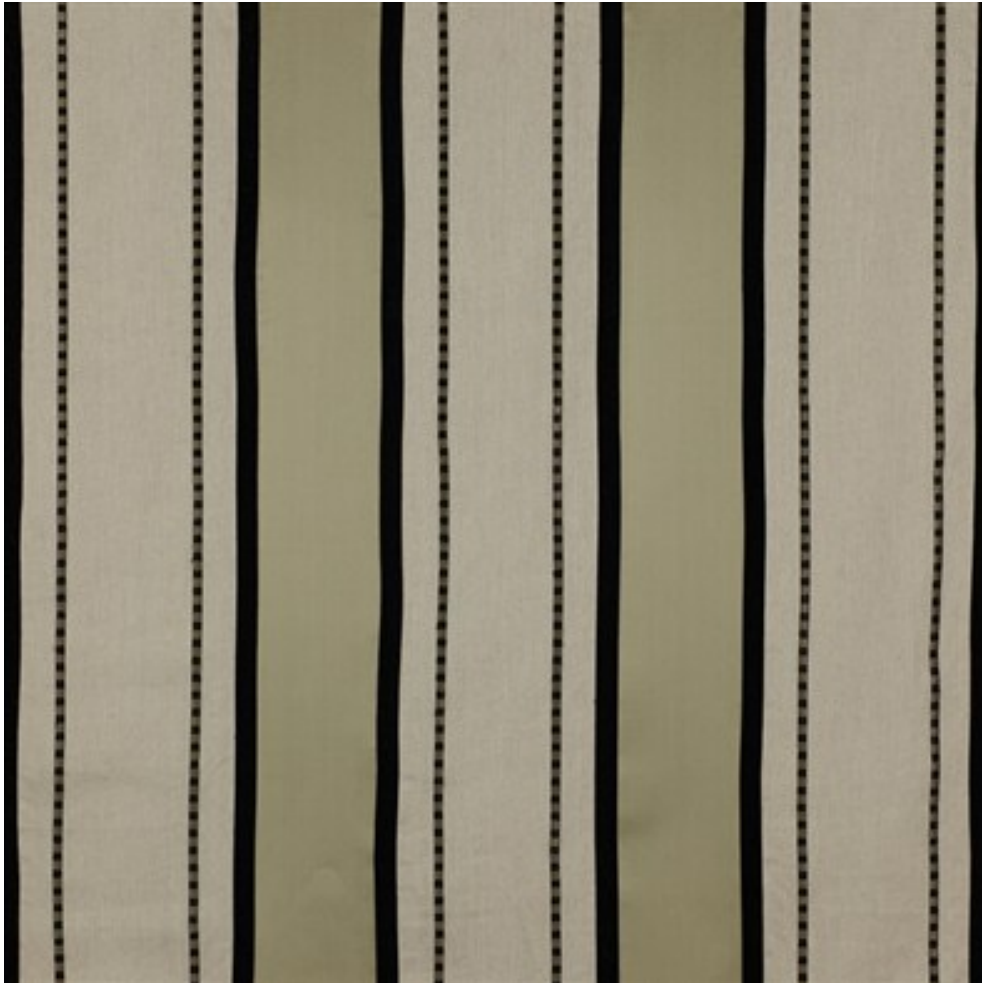

LARSEN

ERU

Code	L8899-02
Colour	Silver
Repeat	0 cms approx
Width	130 cms approx
Composition	60% Linen, 20% Viscose, 13% Cotton, 7% Silk
Fire Code	√BM
Pattern Book	Kobo
Use	Curtains