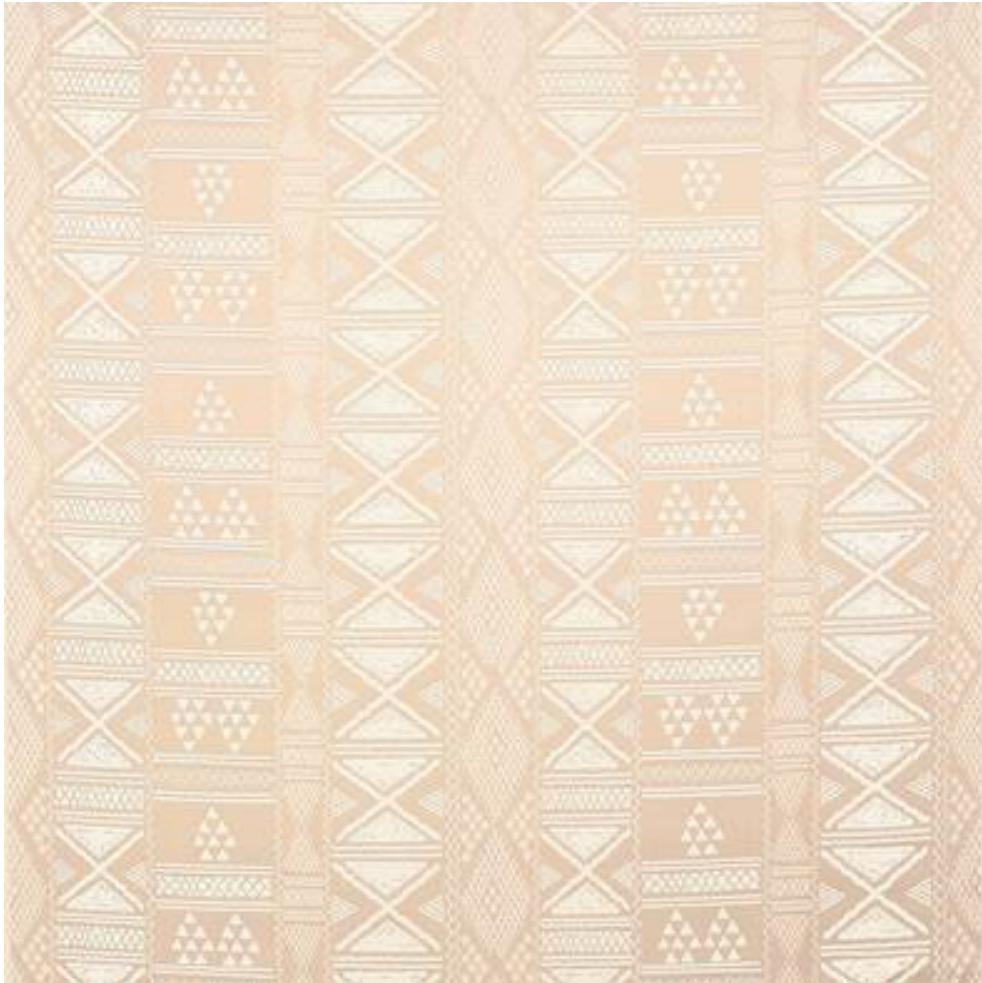

LARSEN

LAUTNER

Code	L9234-02
Colour	Birch
Repeat	60cm approx
Width	137cm approx
Composition	72% Polyester, 18% Linen, 10% Viscose
Fire Code	K
Care Code	
Pattern Book	Hara
Use	Curtains, Upholstery