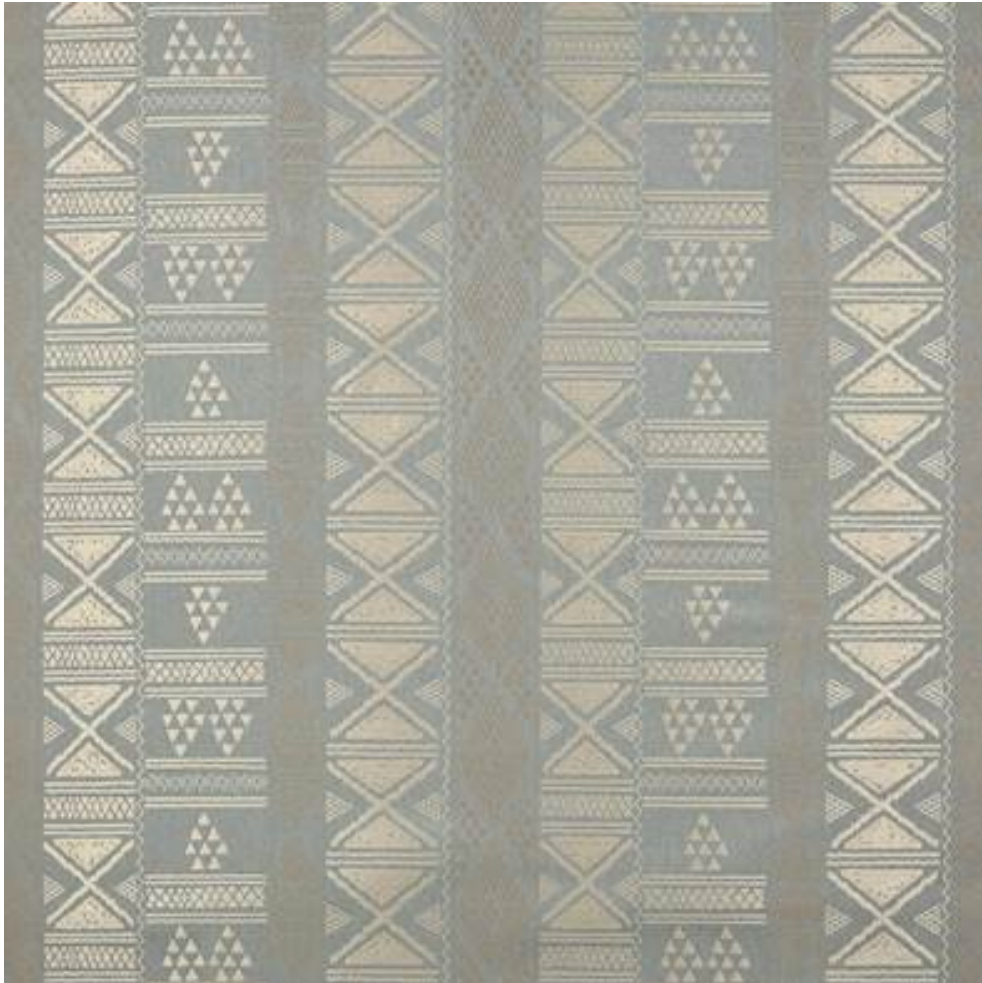

# LARSEN

LAUTNER

Code	L9234-04
Colour	Midnight
Repeat	60cm approx
Width	137cm approx
Composition	72% Polyester, 18% Linen, 10% Viscose
Fire Code	K
Care Code	
Pattern Book	Hara
Use	Curtains, Upholstery