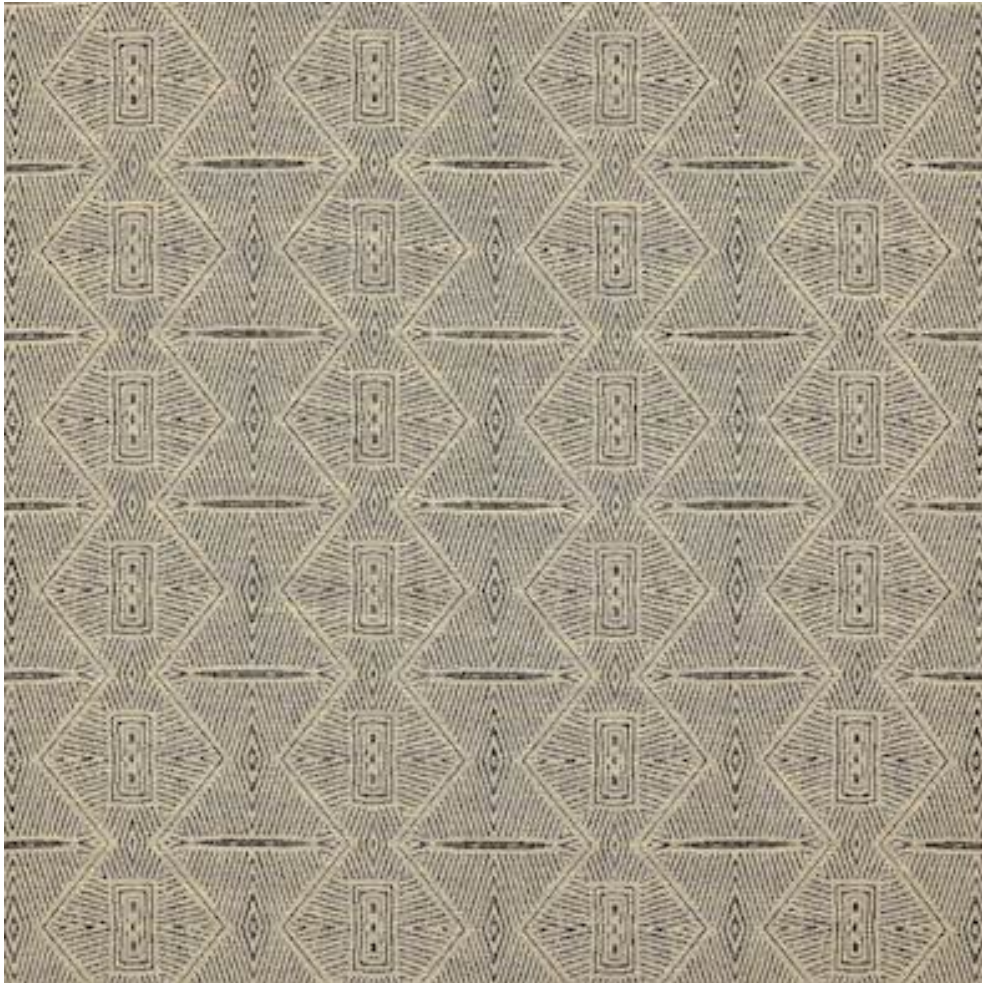

LARSEN

HORTA

Code	L9240-05
Colour	Bark
Repeat	24cm approx
Width	138cm approx
Composition	27% Acrylic, 25% Viscose, 19% Polyester, 15% Cotton, 14% Linen
Fire Code	K
Care Code	
Pattern Book	Paxton
Use	Curtains, Upholstery