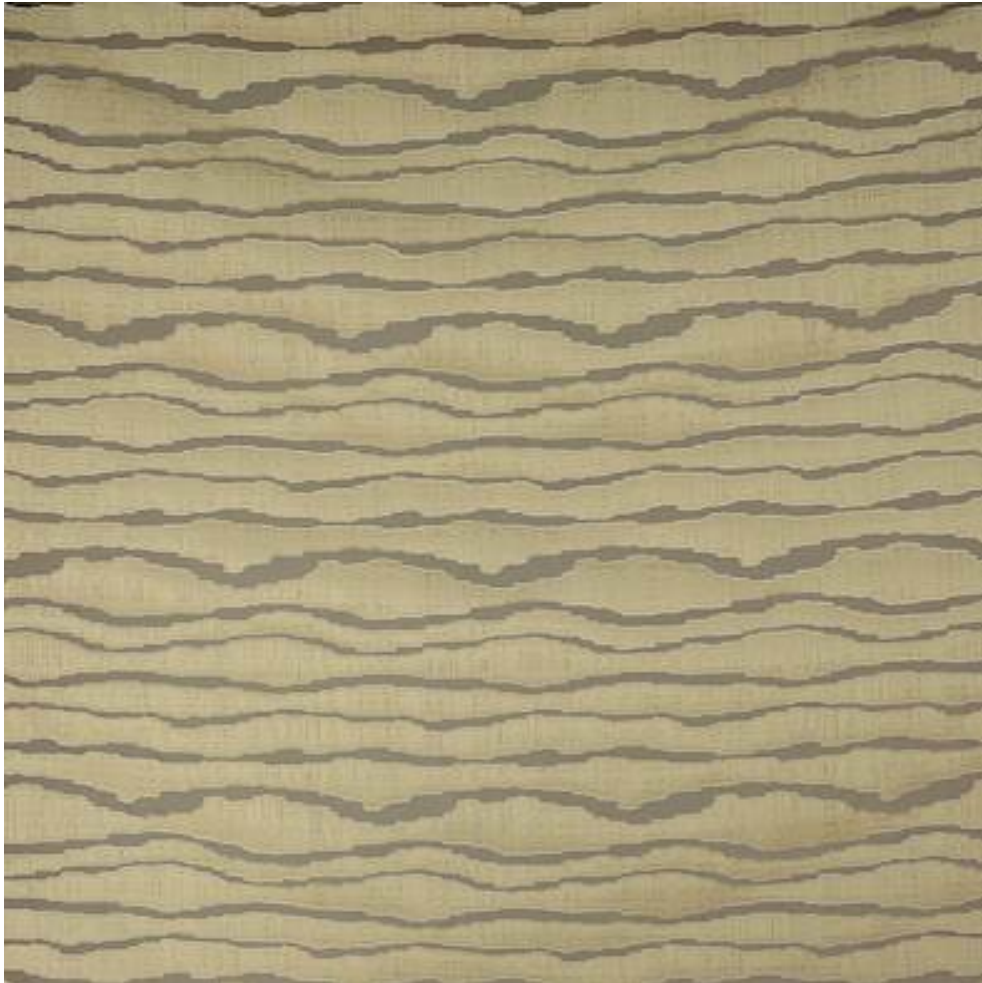

LARSEN

MEURON

| | |
|--------------|---|
| Code | L9251-02 |
| Colour | Desert |
| Repeat | 56cm approx |
| Width | 300cm approx |
| Composition | 100% Polyester |
| Fire Code | Z |
| Care Code |  |
| Pattern Book | Carlo |
| Use | Curtains |