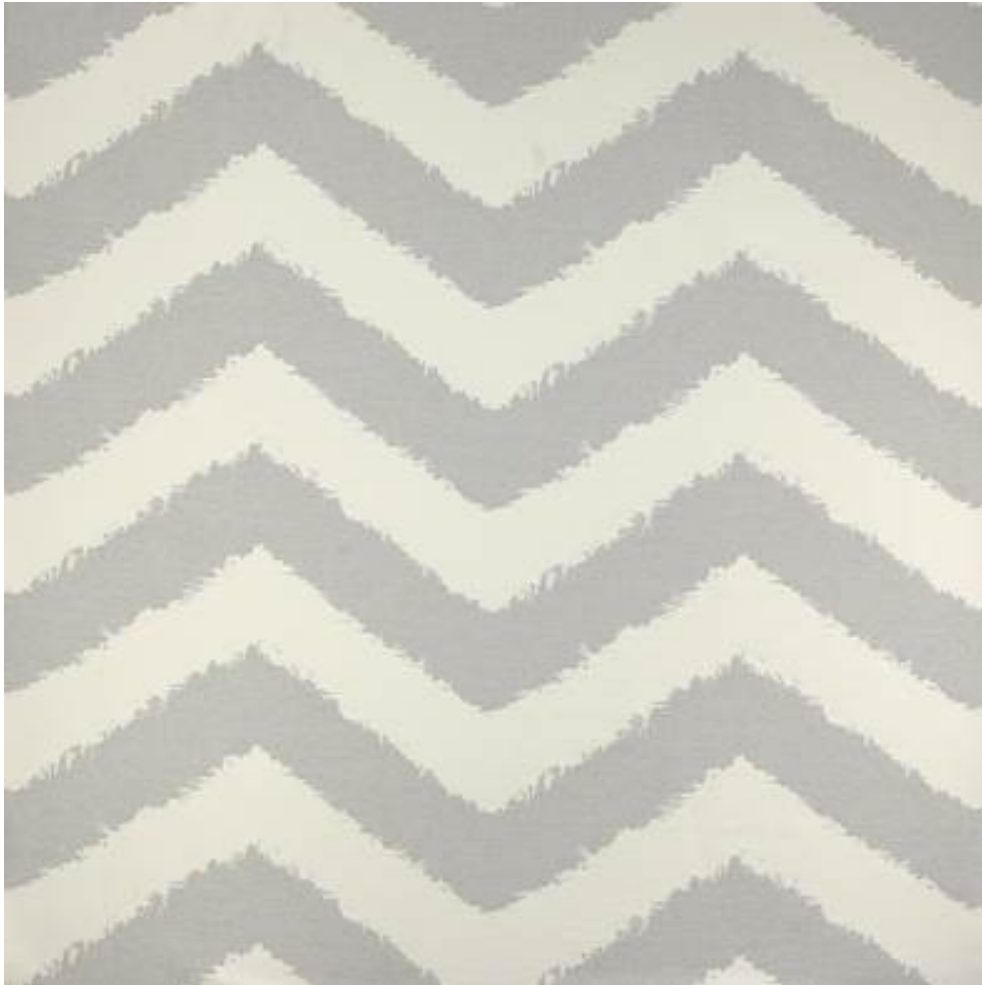

LARSEN

EDEA

Code	L9271-04
Colour	Slate
Repeat	V 32cm / H 73cm approx
Width	145cm approx
Composition	42% Viscose, 30% Polyester, 21% Linen, 7% Polyamide
Fire Code	K
Care Code	
Pattern Book	Kara
Use	Curtains, Upholstery