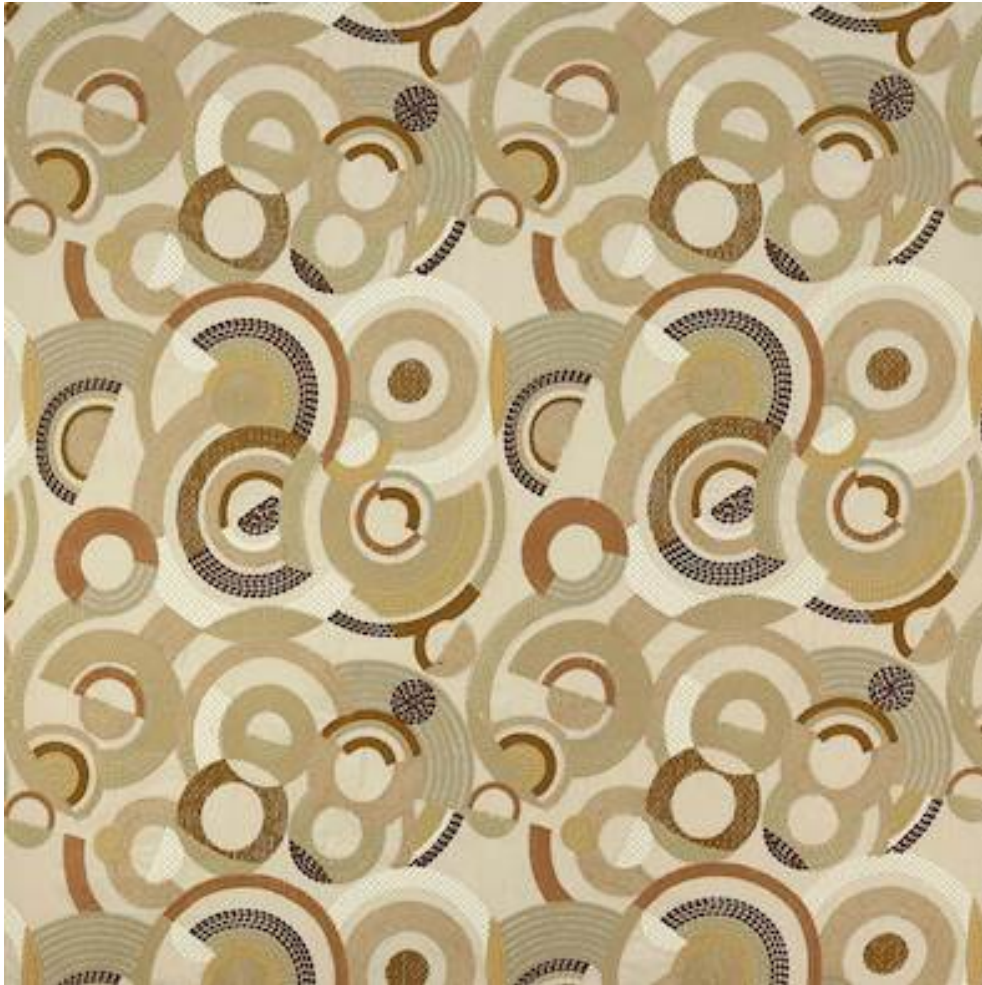

# LARSEN

MALABO

Code	L9272-01
Colour	Desert
Repeat	V 77cm / H 62cm approx
Width	124cm approx
Composition	44% Polyester, 38% Linen, 14% Jute, 3% Cotton, 1% Polyamide
Fire Code	Z
Care Code	
Pattern Book	Kara
Use	Curtains