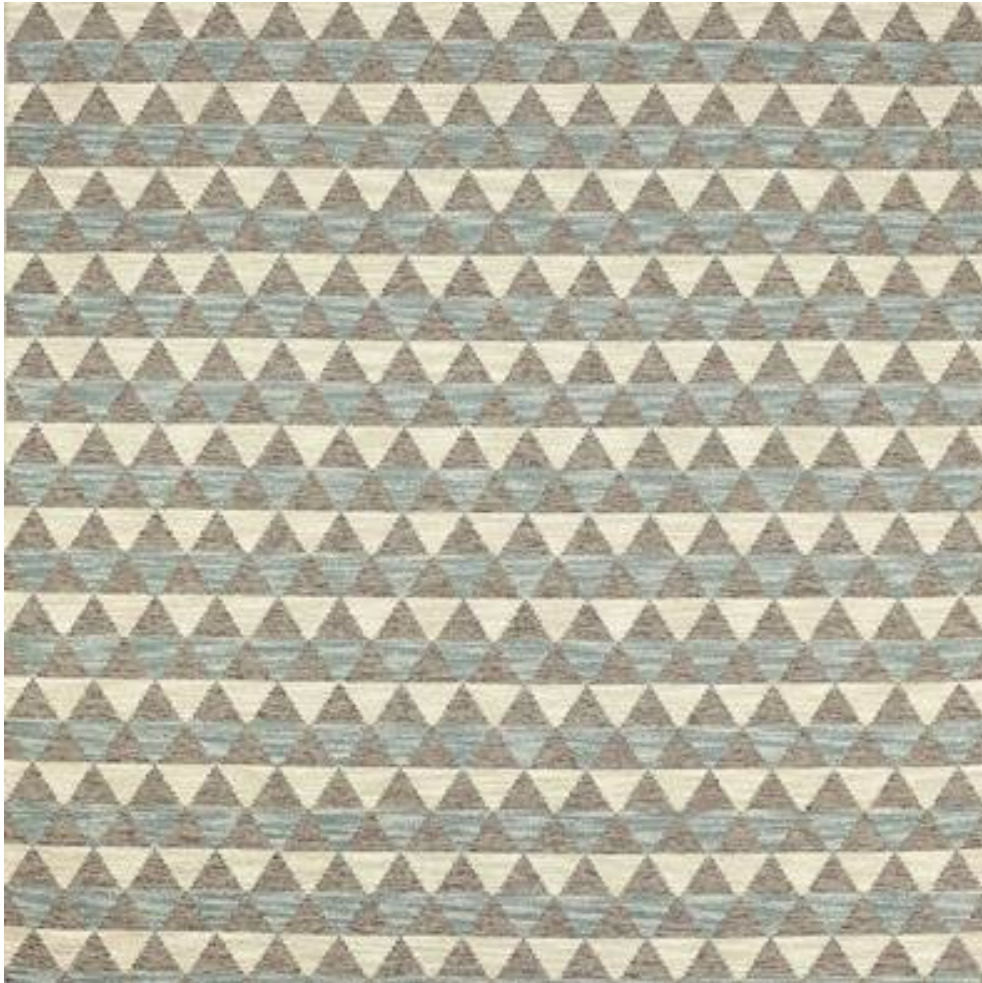

LARSEN

DALOA

Code	L9282-02
Colour	Sea Glass
Repeat	12 cms approx
Width	142 cms approx
Composition	66% Acrylic, 18% Cotton, 16% Polyester
Fire Code	K
Care Code	☒☒☒☒☒☒
Pattern Book	Kenya
Use	Curtains, Upholstery