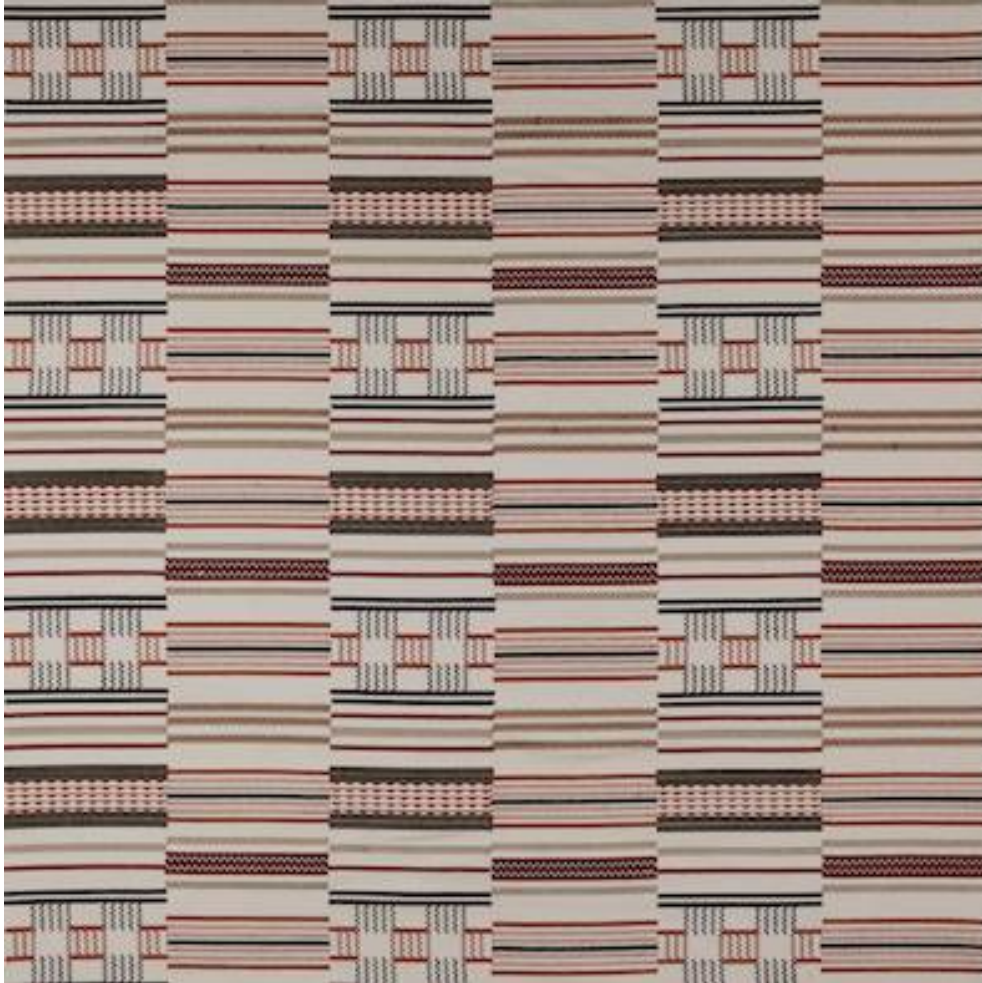

# LARSEN

HILLSIDE

Code	L9368-02
Colour	Spice
Repeat	38cm approx
Width	126cm approx
Composition	68% Cotton, 26% Polyester, 6% Lurex
Fire Code	K
Care Code	
Pattern Book	Hillside
Use	Curtains, Upholstery