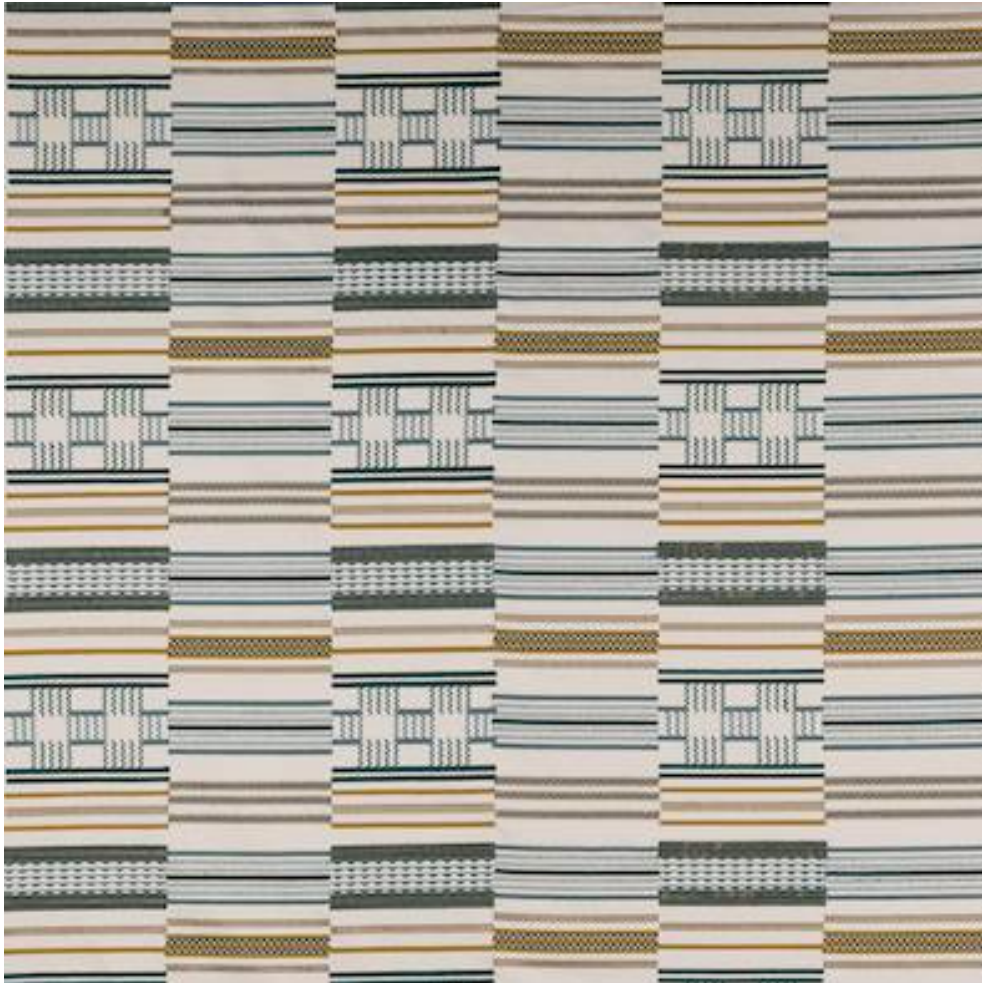

LARSEN

HILLSIDE

Code	L9368-03
Colour	Ocean
Repeat	38cm approx
Width	126cm approx
Composition	68% Cotton, 26% Polyester, 6% Lurex
Fire Code	K
Care Code	
Pattern Book	Hillside
Use	Curtains, Upholstery