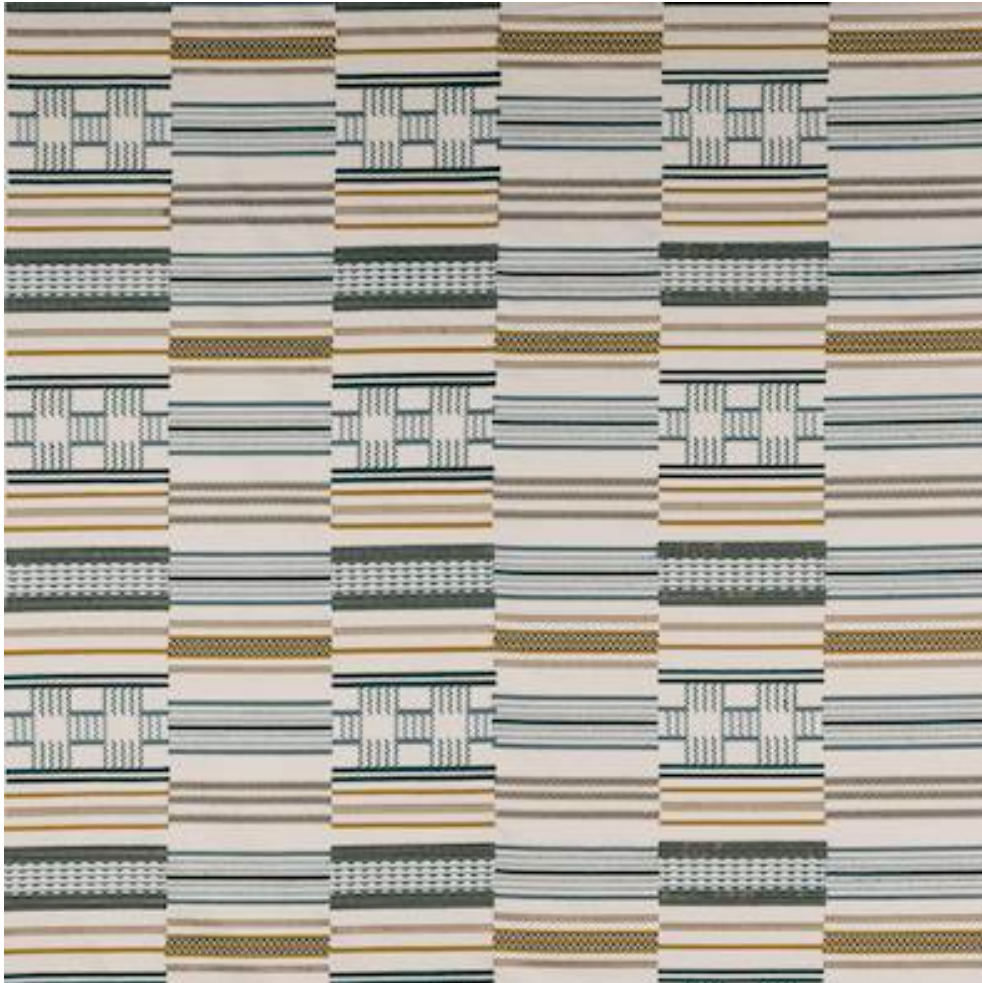

LARSEN

HILLSIDE

Code	L9368-03
Colour	Ocean
Repeat	V 38cm / H 42cm approx
Width	126cm approx
Composition	68% Cotton, 26% Polyester, 6% Lurex
Fire Code	K
Care Code	
Pattern Book	Hillside
Use	Curtains, Upholstery