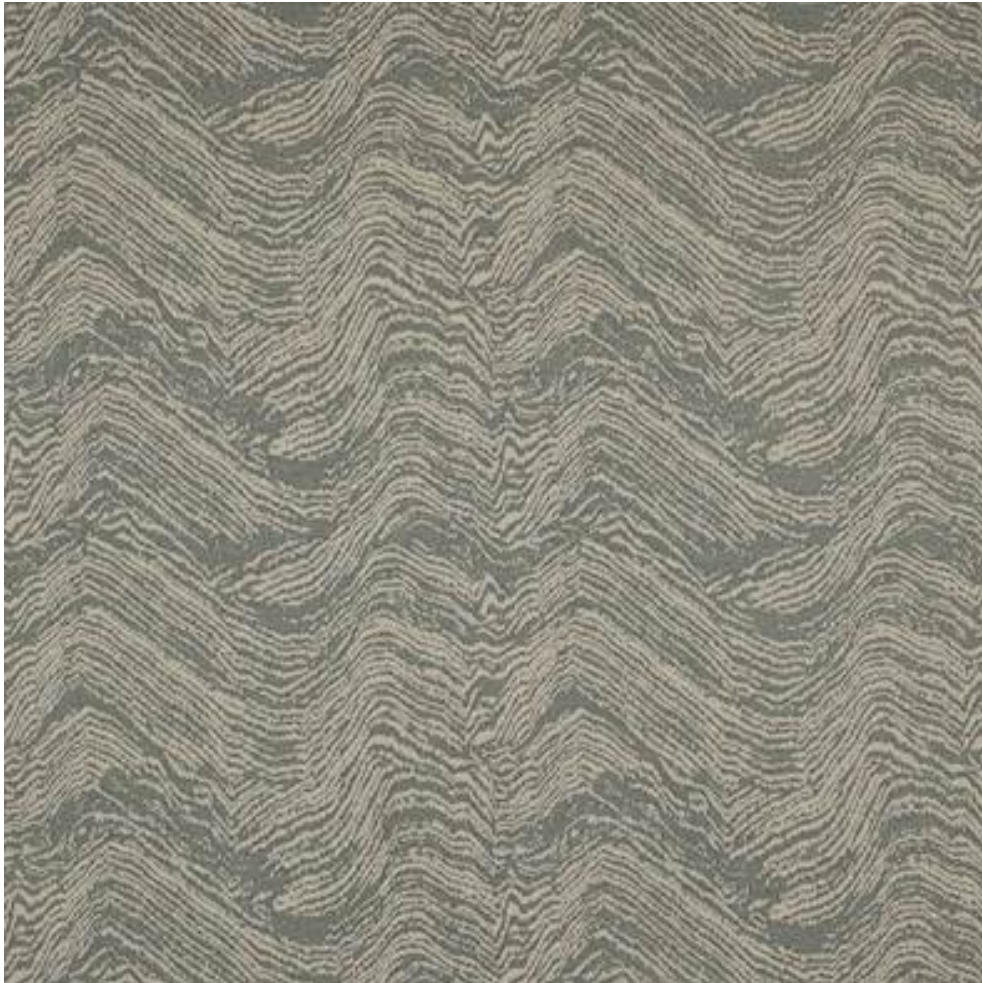

# LARSEN

IDAHO

Code	L9400-05
Colour	Ocean
Repeat	67cm approx
Width	144cm approx
Composition	25% Wool, 22% Acrylic, 22% Polyester, 21% Viscose, 10% Cotton
Fire Code	K
Care Code	
Pattern Book	Idaho
Use	Curtains, Upholstery