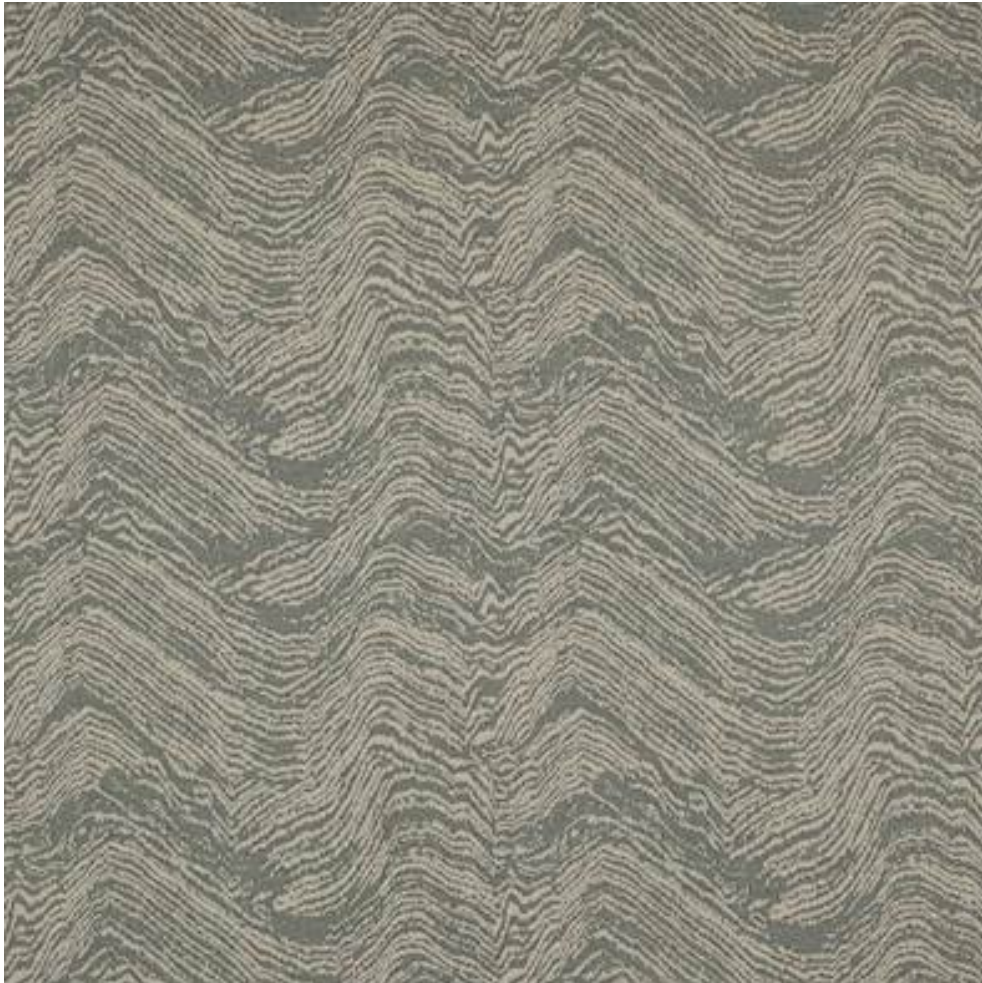

# LARSEN

IDAHO

Code	L9400-05
Colour	Ocean
Repeat	V 67cm / H 72cm approx
Width	144cm approx
Composition	25% Wool, 22% Acrylic, 22% Polyester, 21% Viscose, 10% Cotton
Fire Code	K
Care Code	
Pattern Book	Idaho
Use	Curtains, Upholstery