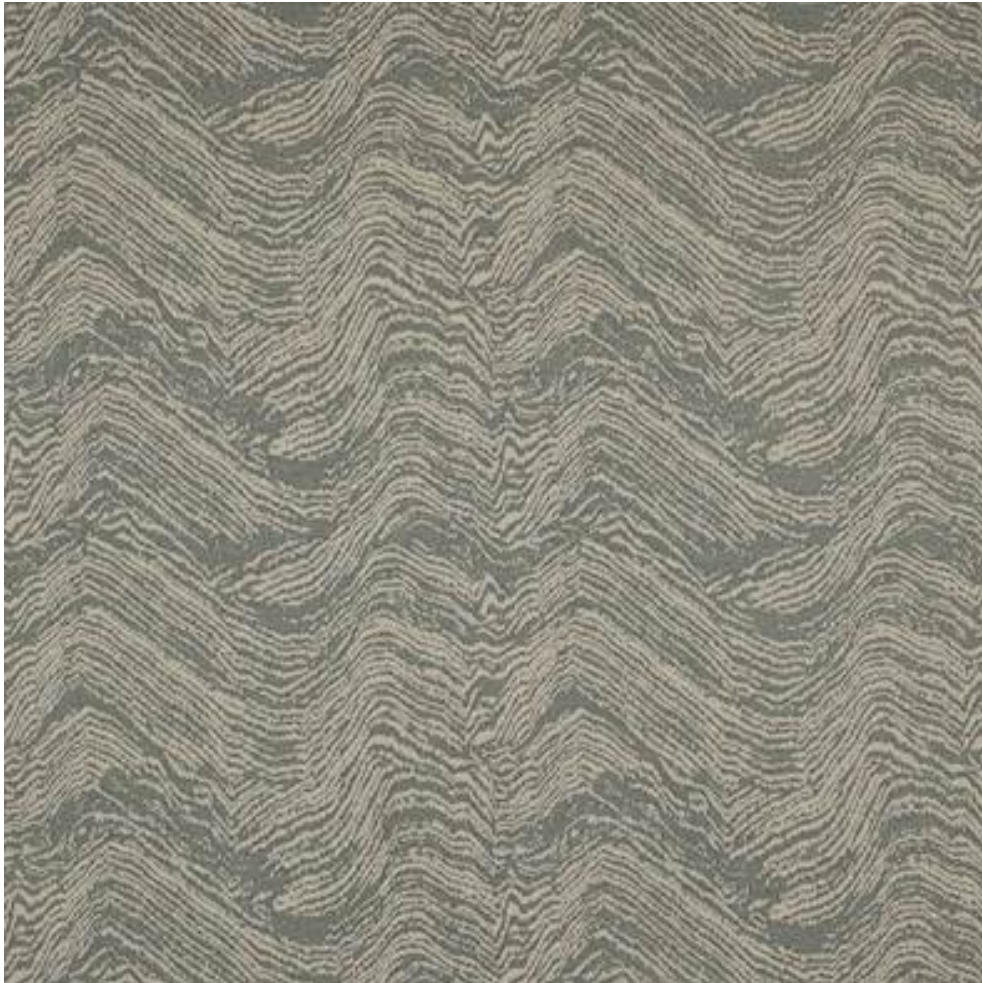

LARSEN

IDAHO

Code	L9400-05
Colour	Ocean
Repeat	V 67cm / H 72cm approx
Width	144cm approx
Composition	25% Wool, 22% Acrylic, 22% Polyester, 21% Viscose, 10% Cotton
Fire Code	K
Care Code	
Pattern Book	Idaho
Use	Curtains, Upholstery