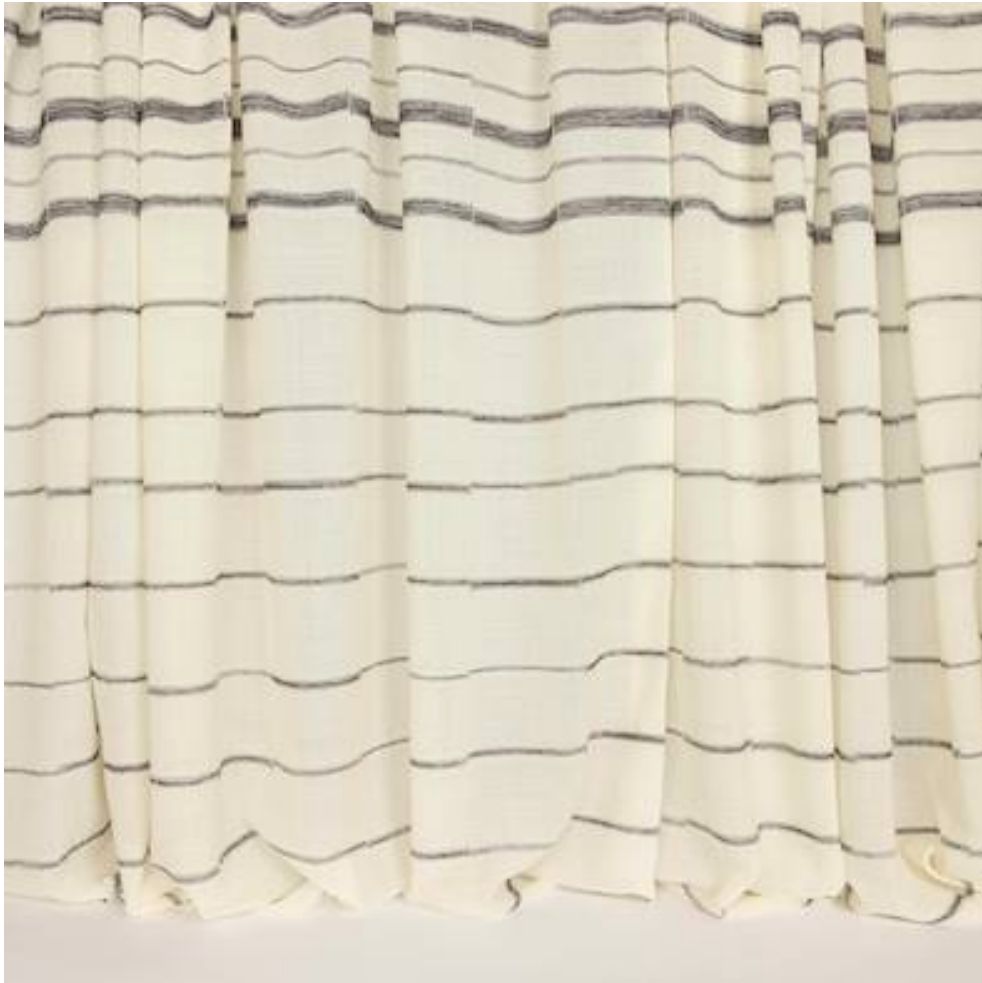

LARSEN

NICO

Code	L9448-02
Colour	Ebony
Repeat	V 106cm / H 106cm approx
Width	300cm approx
Composition	100% Wool
Fire Code	Z
Care Code	
Pattern Book	Sami
Use	Curtains