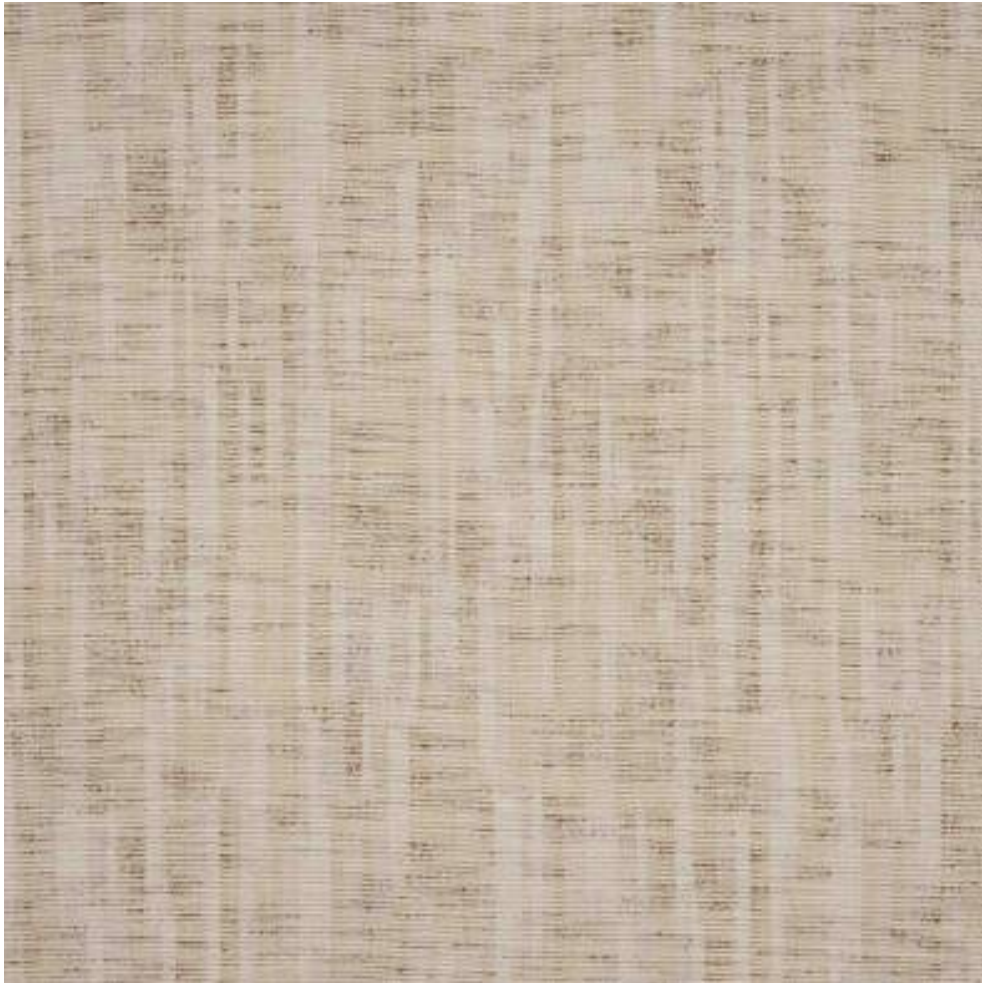

LARSEN

BELEM

Code	L9481-02
Colour	Sand
Repeat	V 178cm / H 72cm approx
Width	144cm approx
Composition	48% Wool, 18% Acrylic, 18% Virgin Wool, 8% Polyamide, 7% Recycled Polyester, 1% Polyester
Fire Code	Z
Care Code	
Pattern Book	Brasilia
Use	Curtains