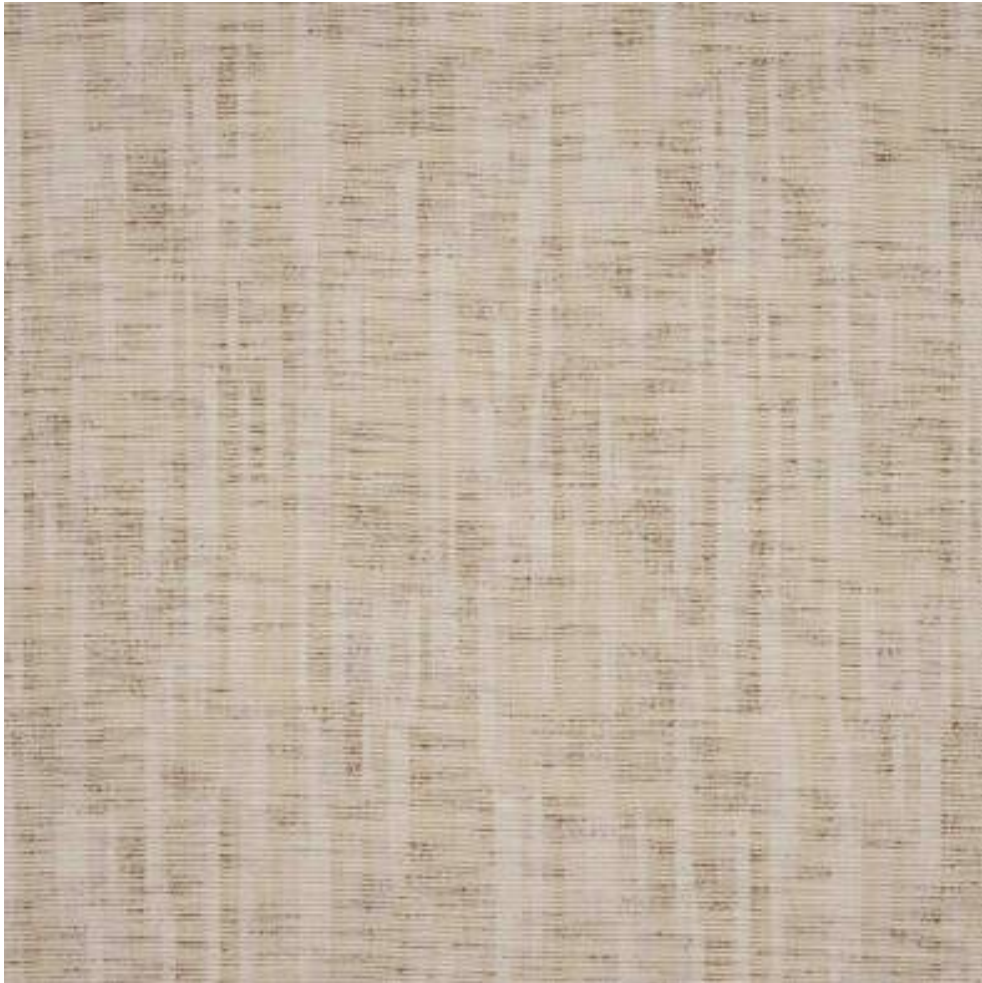

# LARSEN

BELEM

Code	L9481-02
Colour	Sand
Repeat	V 178cm / H 72cm approx
Width	144cm approx
Composition	48% Wool, 18% Acrylic, 18% Virgin Wool, 8% Polyamide, 7% Recycled Polyester, 1% Polyester
Fire Code	Z
Care Code	
Pattern Book	Brasilia
Use	Curtains