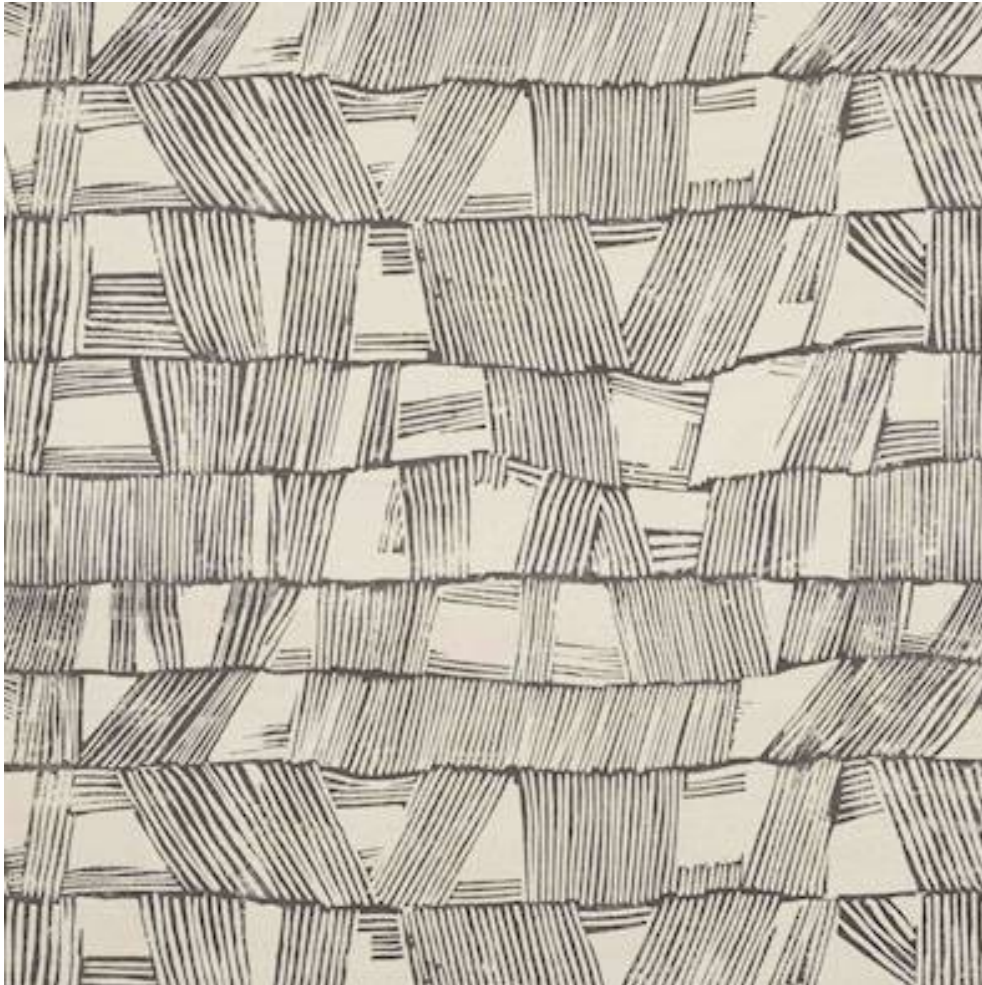

LARSEN

STAMPA

Code	L9506-04
Colour	Bark
Repeat	V 85cm / H 125cm approx
Width	125cm approx
Composition	100% Silk
Fire Code	√BM
Care Code	☒☒☒☒☒☒
Pattern Book	Brasilia
Use	Curtains