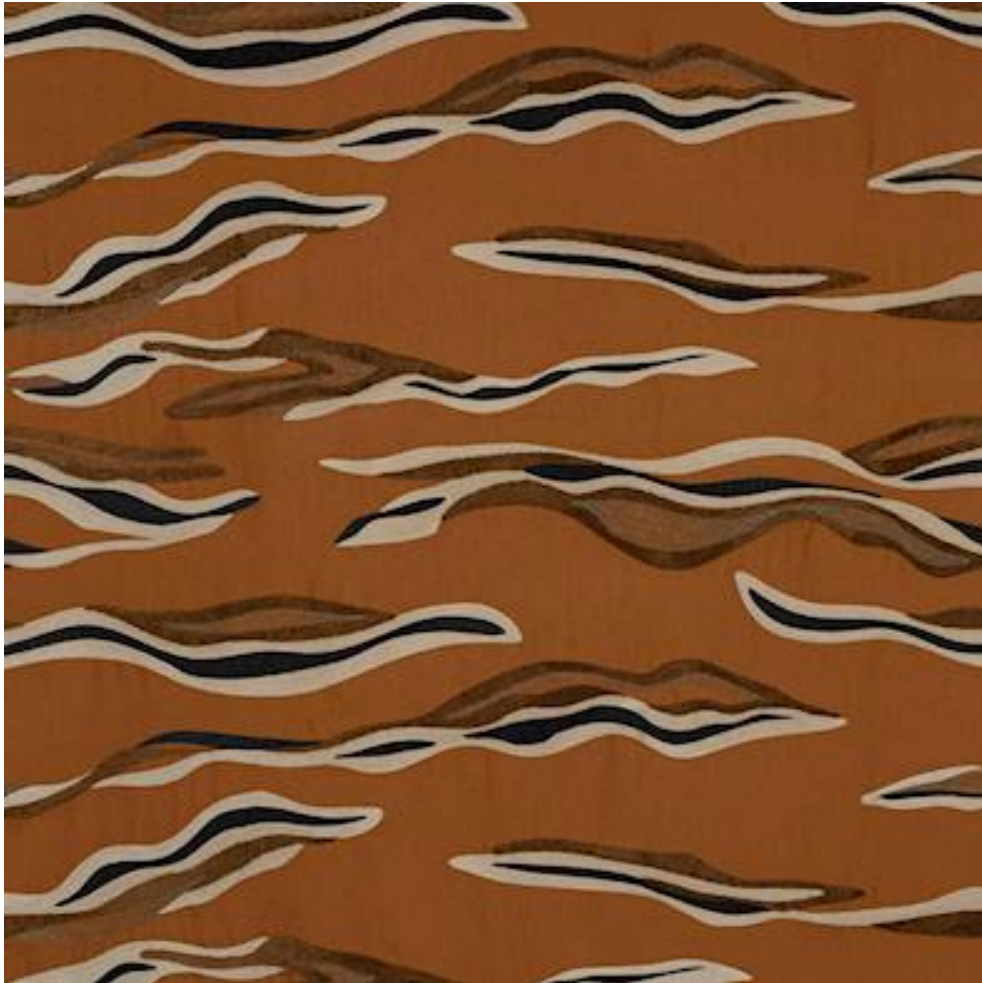

LARSEN

AMAZONIA

Code	L9508-03
Colour	Copper
Repeat	V 78cm / H 129cm approx
Width	129cm approx
Composition	37% Cotton, 33% Linen, 16% Acrylic, 12% Viscose, 2% Lurex
Fire Code	√BM
Care Code	
Pattern Book	Brasilia
Use	Curtains