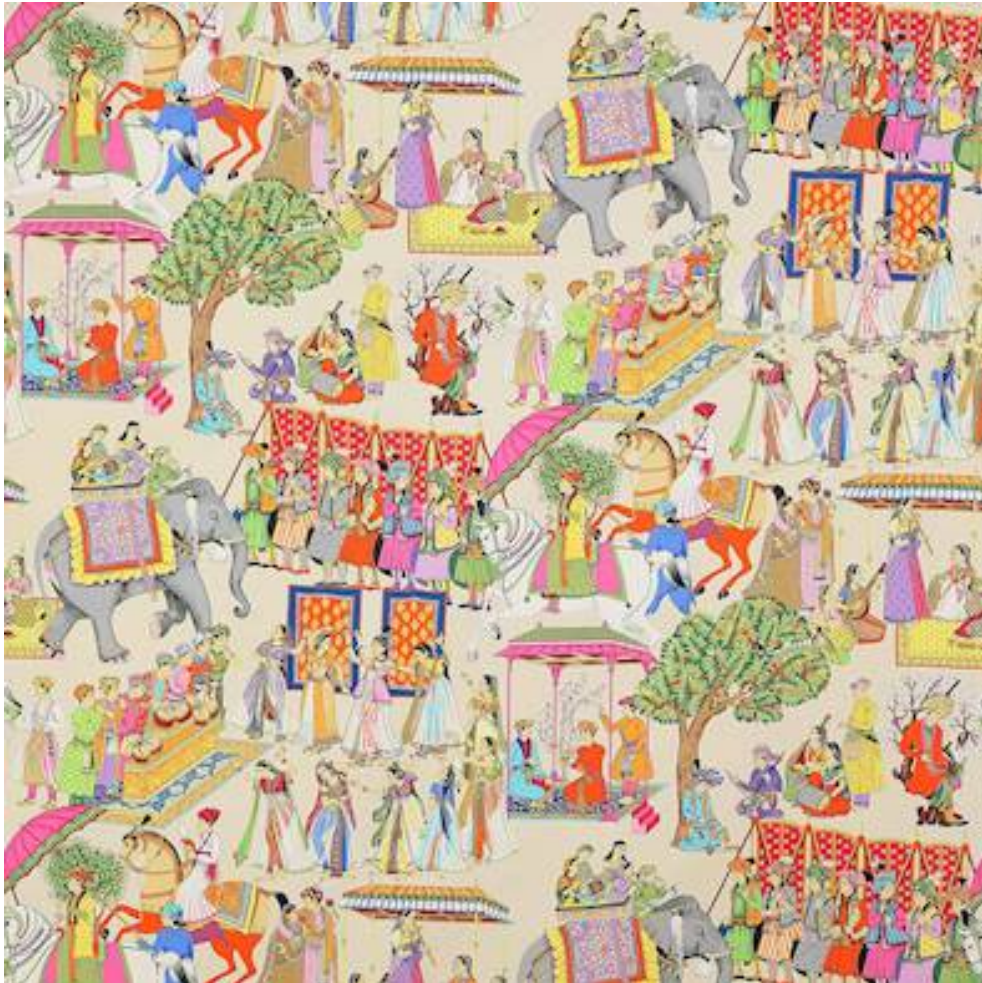

# MANUEL CANOVAS

## KALINDA

Code	M4028-02
Colour	Rose Persan
Repeat	113cm approx
Width	136cm approx
Composition	100% Cotton
Fire Code	√BM
Care Code	☒☒☒☒☒☒
Pattern Book	Anna
Use	Curtains, Upholstery