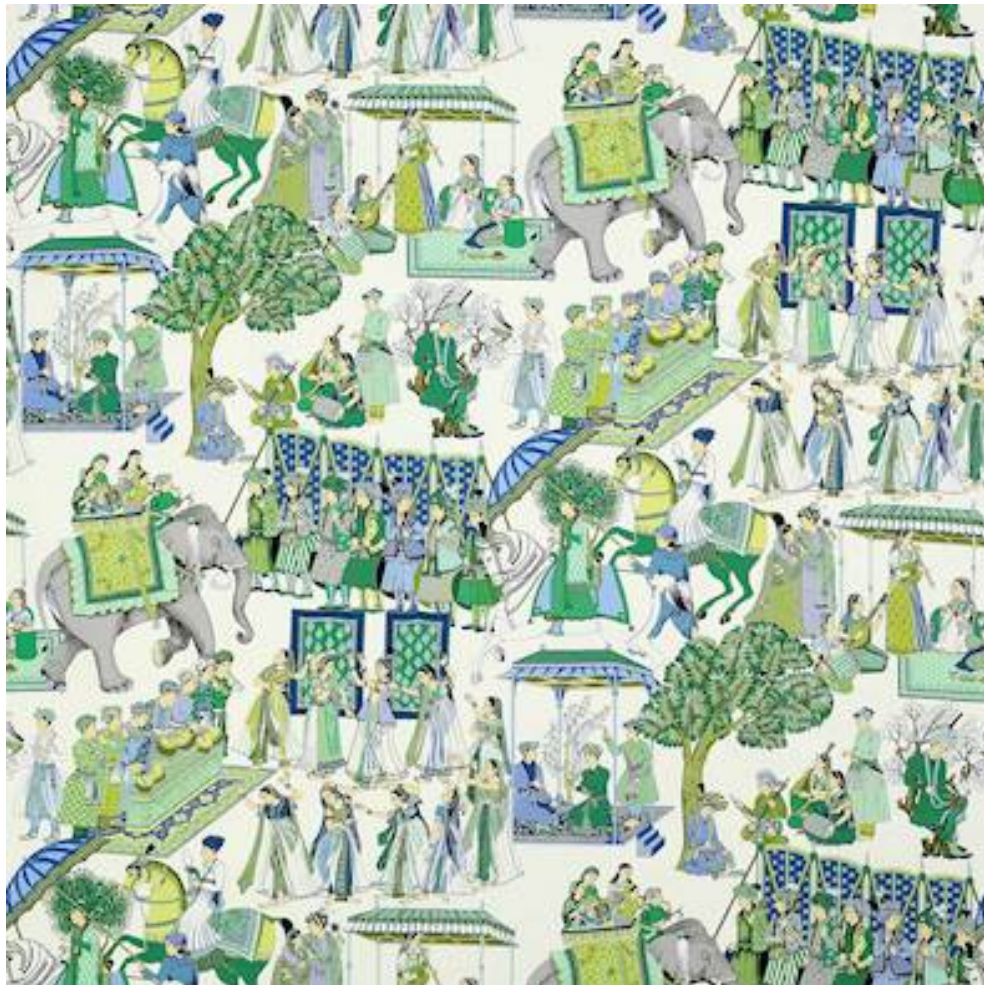

# MANUEL CANOVAS

## KALINDA

Code	M4028-03
Colour	Bleu de Prusse
Repeat	113cm approx
Width	136cm approx
Composition	100% Cotton
Fire Code	√BM
Care Code	☒☒☒☒☒☒
Pattern Book	Anna
Use	Curtains, Upholstery