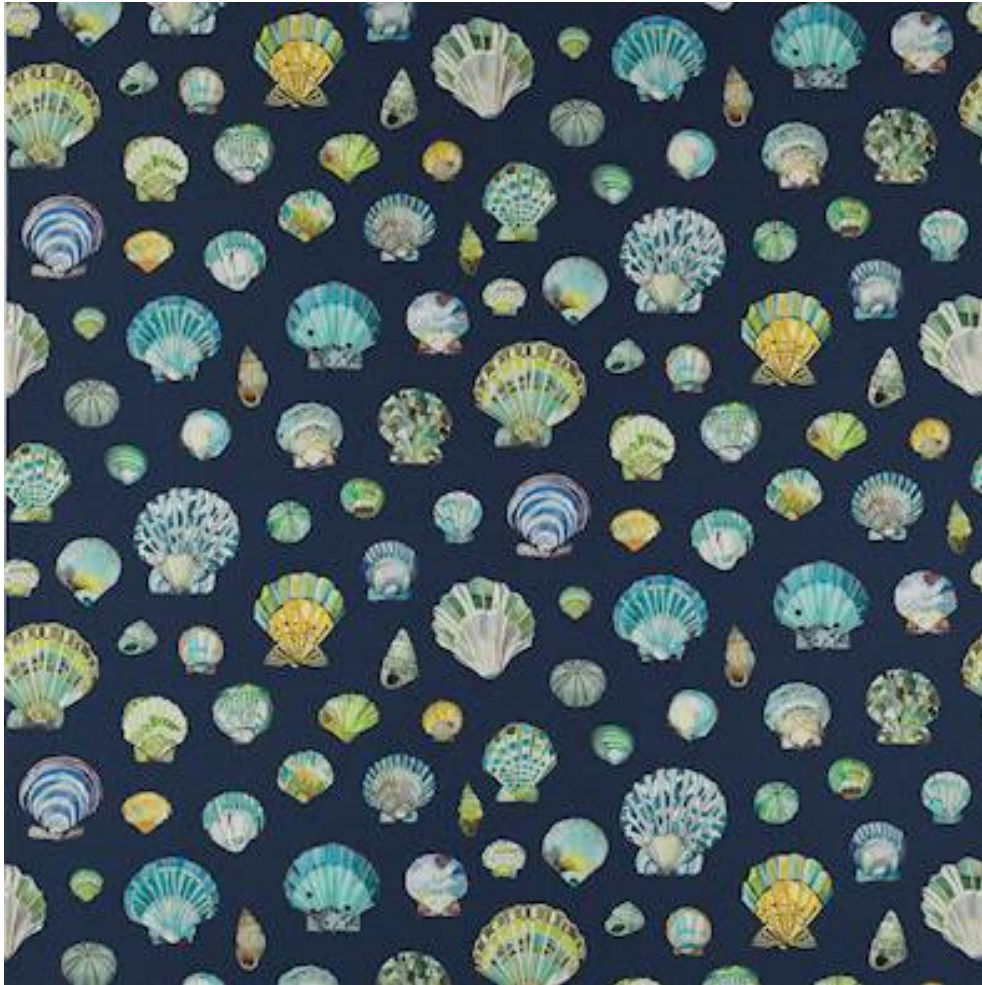

MANUEL CANOVAS

BALI

Code	M4065-02
Colour	Marine
Repeat	V 78cm / H 135cm approx
Width	135cm approx
Composition	100% Polyester
Fire Code	K
Particulate	Bali
Use	Curtains, Upholstery, Indoor/Outdoor