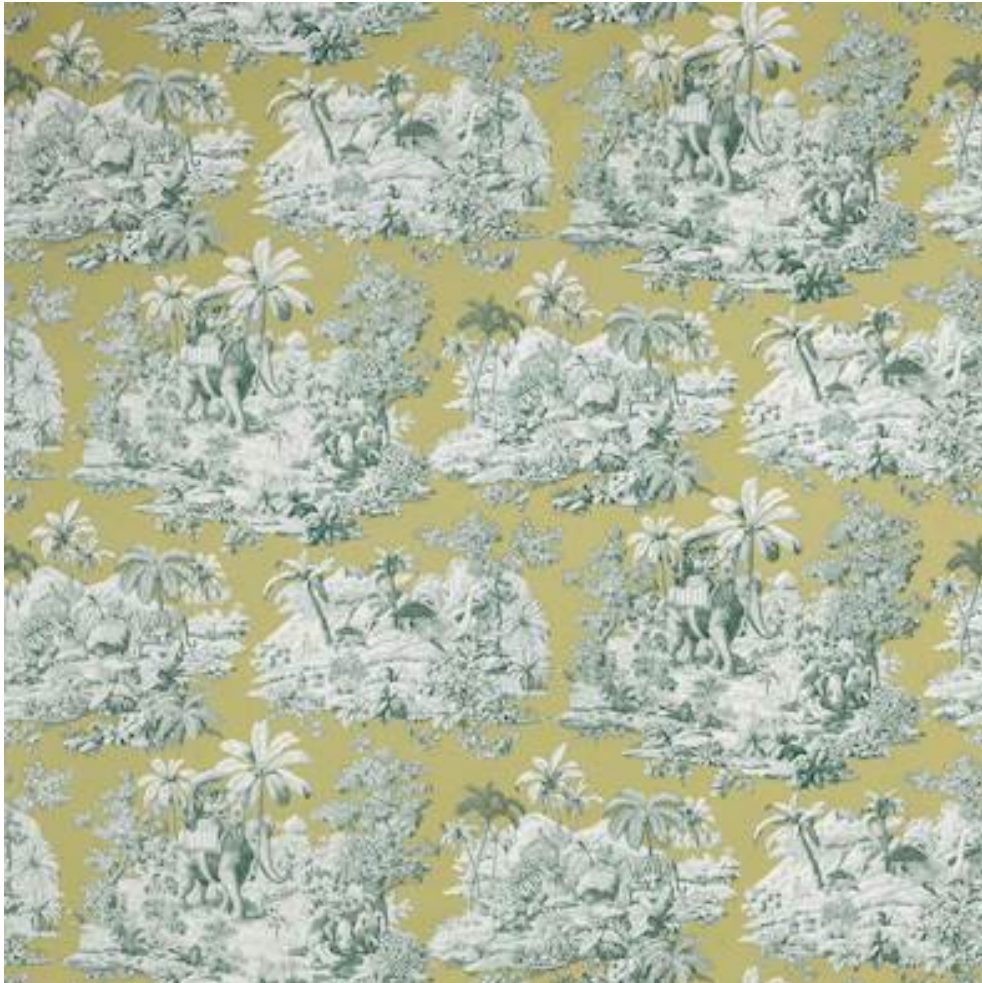

MANUEL CANOVAS

BENGALE

| | |
|--------------|----------------------|
| Code | M4081-03 |
| Colour | Emeraude |
| Repeat | 69 cms approx |
| Width | 135 cms approx |
| Composition | 100% Cotton |
| Fire Code | √BM |
| Care Code | ☒☒☒☒☒☒ |
| Pattern Book | Nara |
| Use | Curtains, Upholstery |