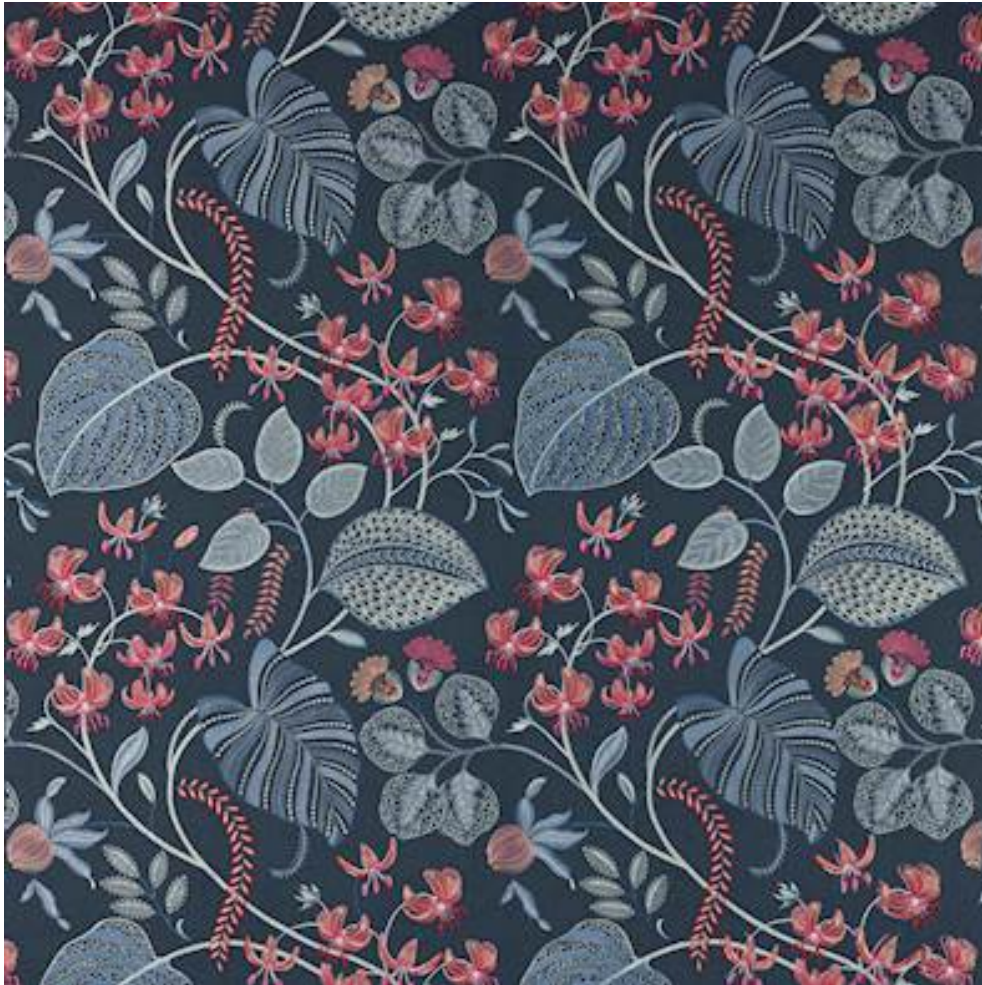

MANUEL CANOVAS

PALMARIA

Code	M4124-03
Colour	Nuit
Repeat	V 78cm / H 63cm approx
Width	126cm approx
Composition	70% Linen, 23% Viscose, 7% Polyester
Fire Code	√BM
Care Code	☒☒☒☒☒☒
Pattern Book	Marsan
Use	Curtains