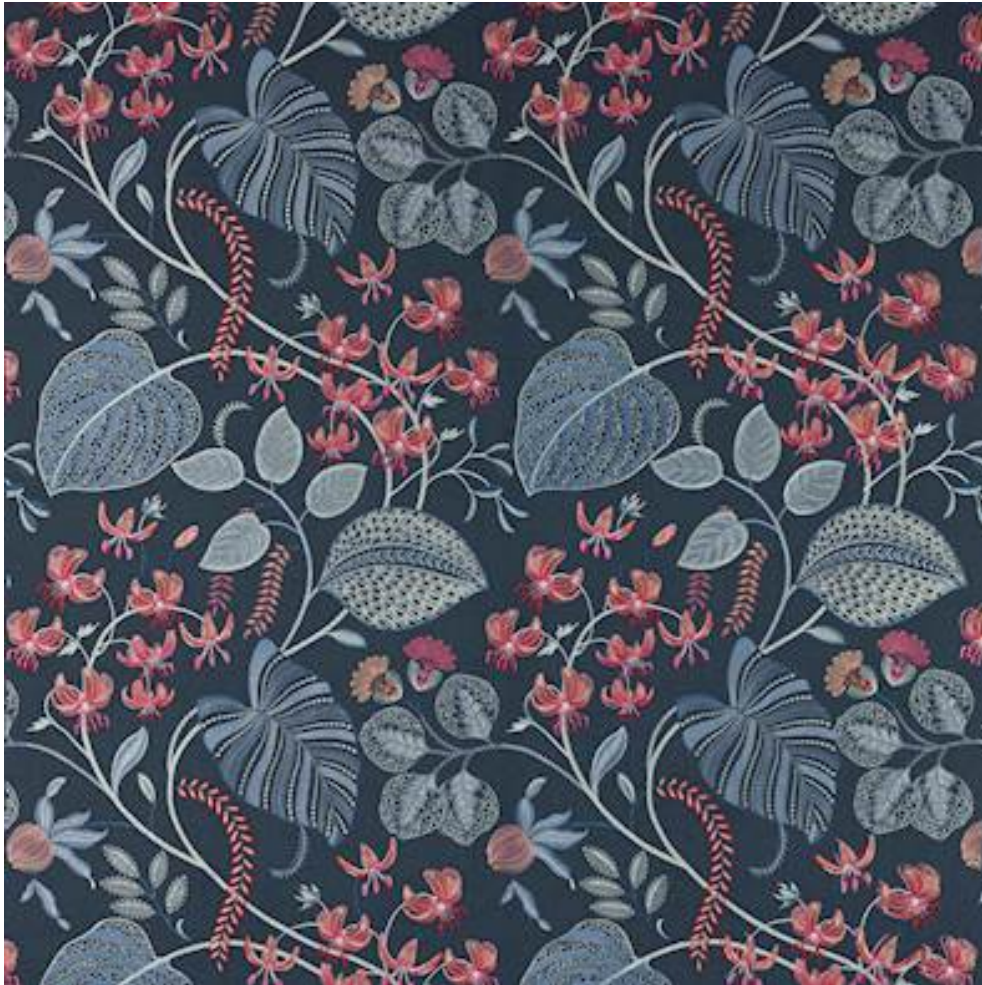

## PALMARIA

Code	M4124-03
Colour	Nuit
Repeat	V 78cm / H 63cm approx
Width	126cm approx
Composition	70% Linen, 23% Viscose, 7% Polyester
Fire Code	√BM
Care Code	☒☒☒☒☒☒
Pattern Book	Marsan
Use	Curtains