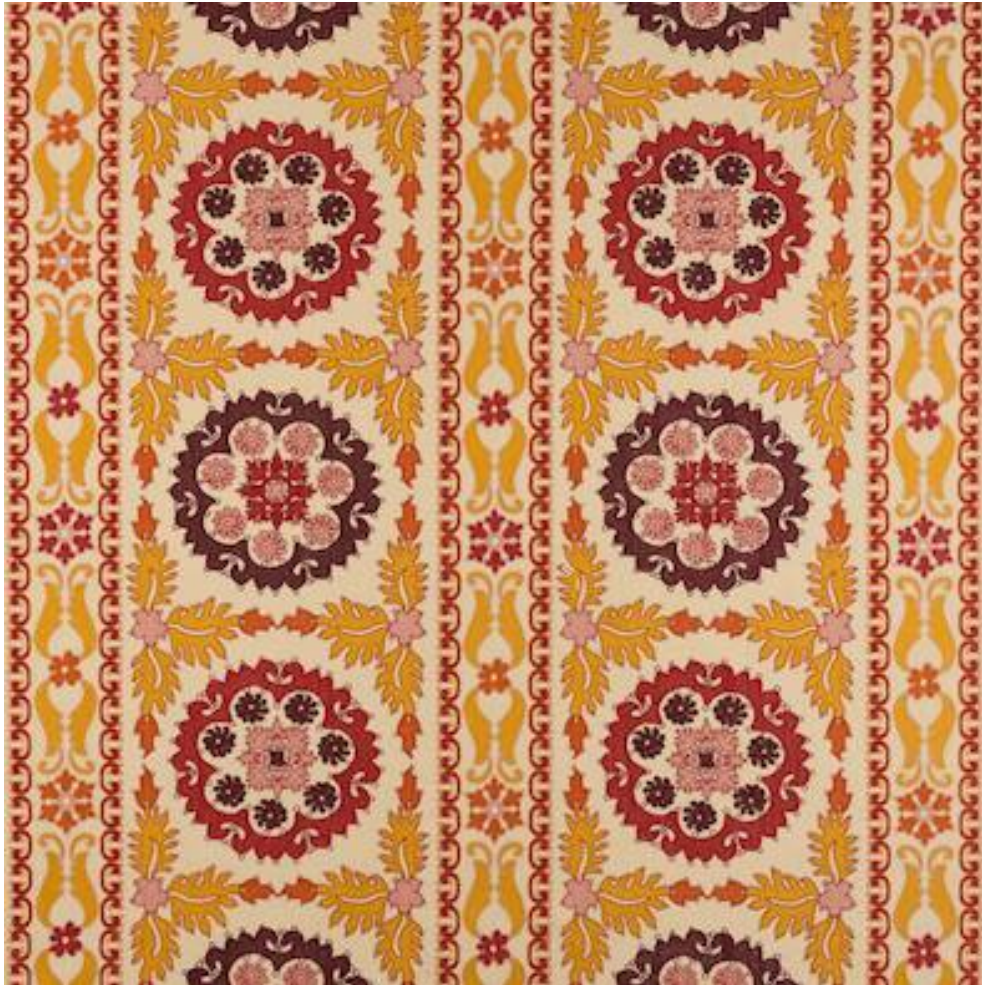

MANUEL CANOVAS

KASHAN

Code	M4140-02
Colour	Epices
Repeat	V 75cm / H 140cm approx
Width	140cm approx
Composition	70% Cotton, 30% Linen
Fire Code	√BM
Care Code	☒☒☒☒☒☒
Pattern Book	Online
Use	Curtains