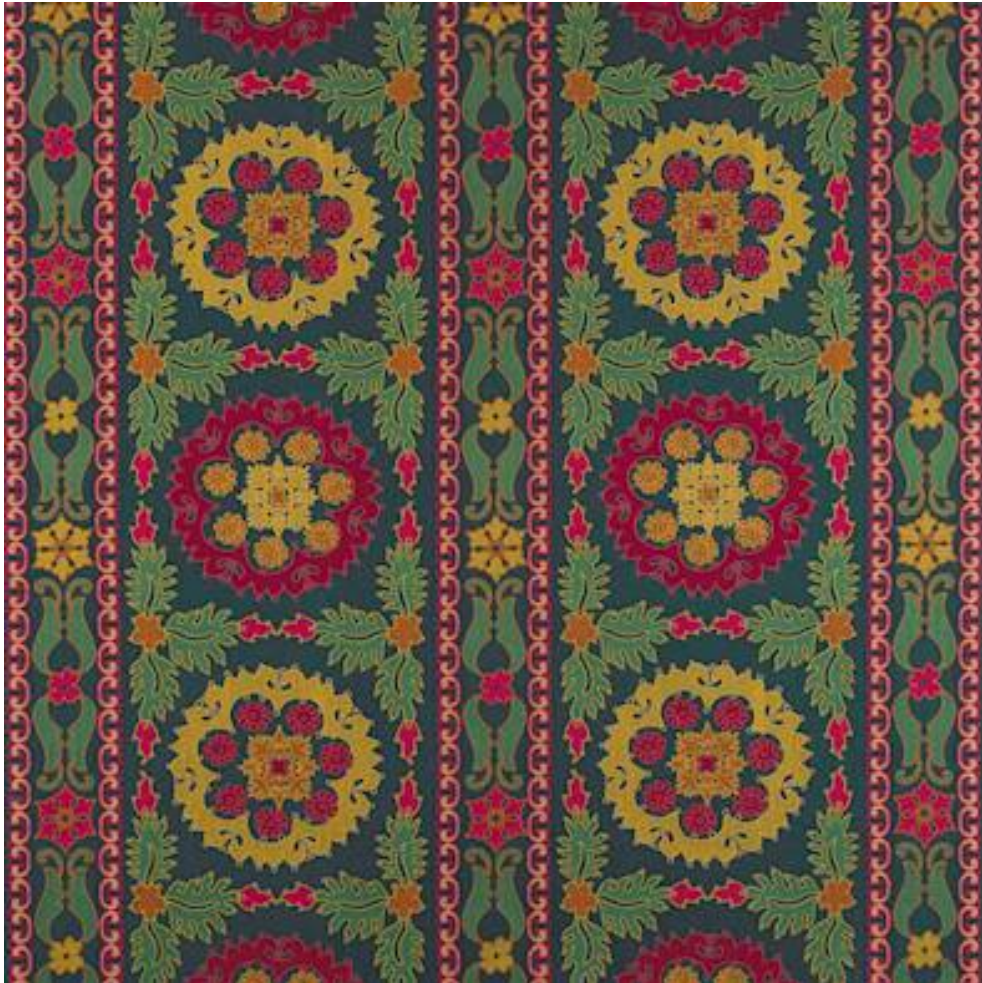

MANUEL CANOVAS

KASHAN

Code	M4140-03
Colour	Nuit
Repeat	V 75cm / H 140cm approx
Width	140cm approx
Composition	70% Cotton, 30% Linen
Fire Code	√BM
Care Code	☒☒☒☒☒☒
Pattern Book	Online
Use	Curtains