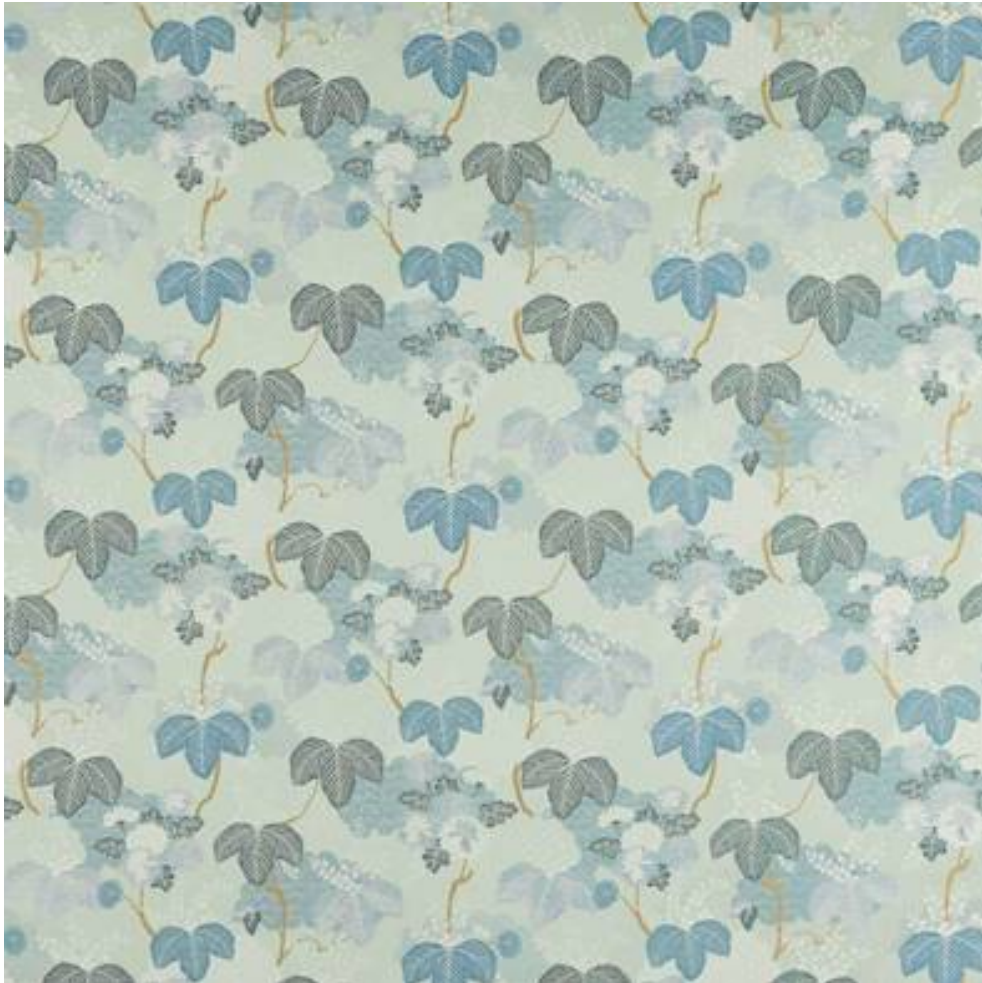

## LUCIA

Code	M4141-02
Colour	Mer
Repeat	V 63cm / H 69cm approx
Width	138cm approx
Composition	68% Viscose, 32% Cotton
Fire Code	√BM
Care Code	☒☒☒☒☒☒
Pattern Book	Online
Use	Curtains, Upholstery