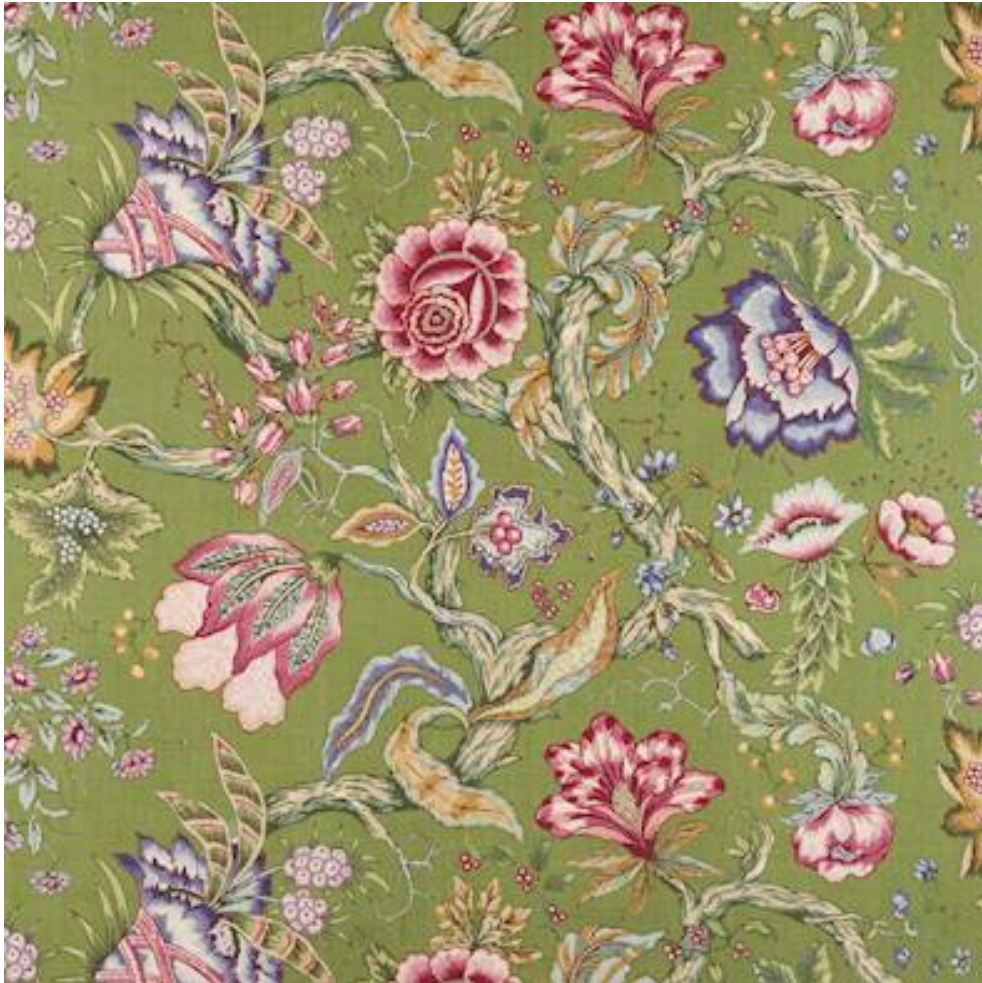

## OCTAVIE

Code	M4144-02
Colour	Prairie
Repeat	V 100cm (Half drop) / H 136cm approx
Width	136cm approx
Composition	100% Linen
Fire Code	√BM
Care Code	☒☒☒☒☒☒
Pattern Book	Ondine
Use	Curtains, Upholstery