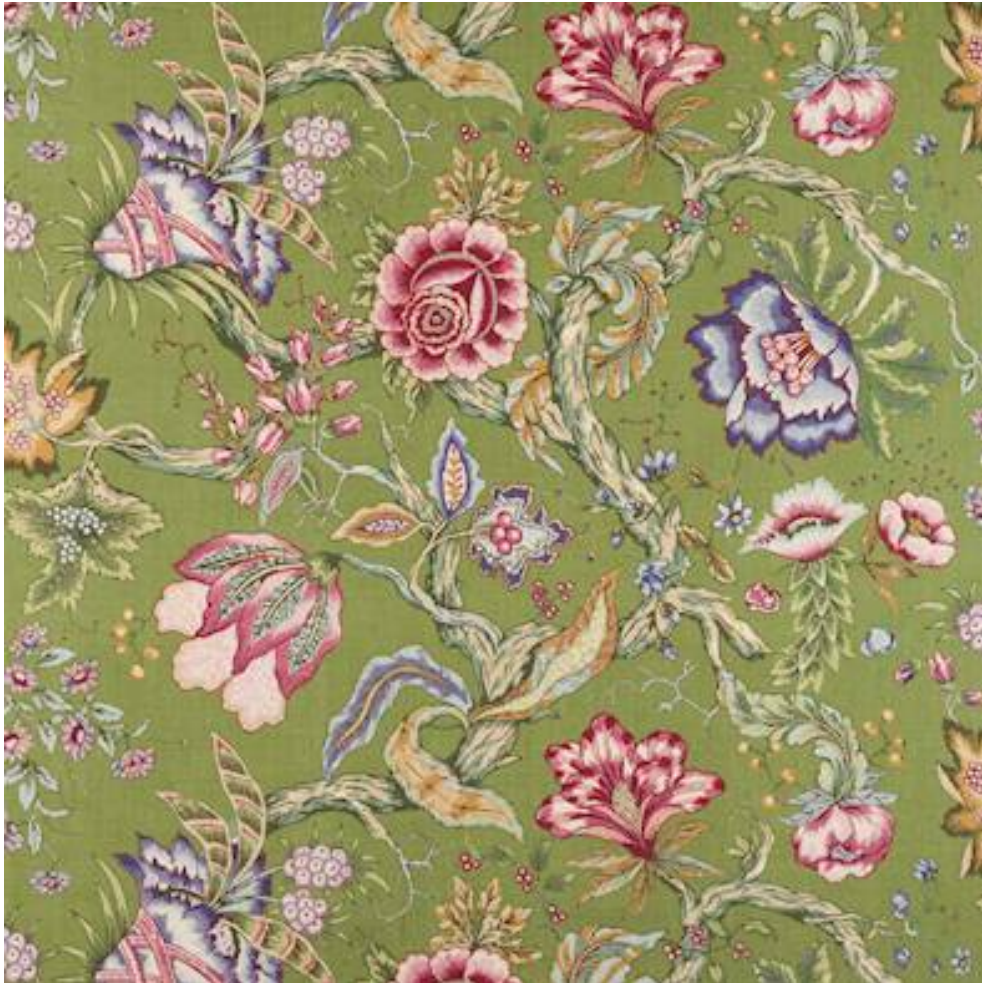

MANUEL CANOVAS

OCTAVIE

Code	M4144-02
Colour	Prairie
Repeat	V 100cm (Half drop) / H 136cm approx
Width	136cm approx
Composition	100% Linen
Fire Code	√BM
Care Code	☒☒☒☒☒☒
Pattern Book	Ondine
Use	Curtains, Upholstery