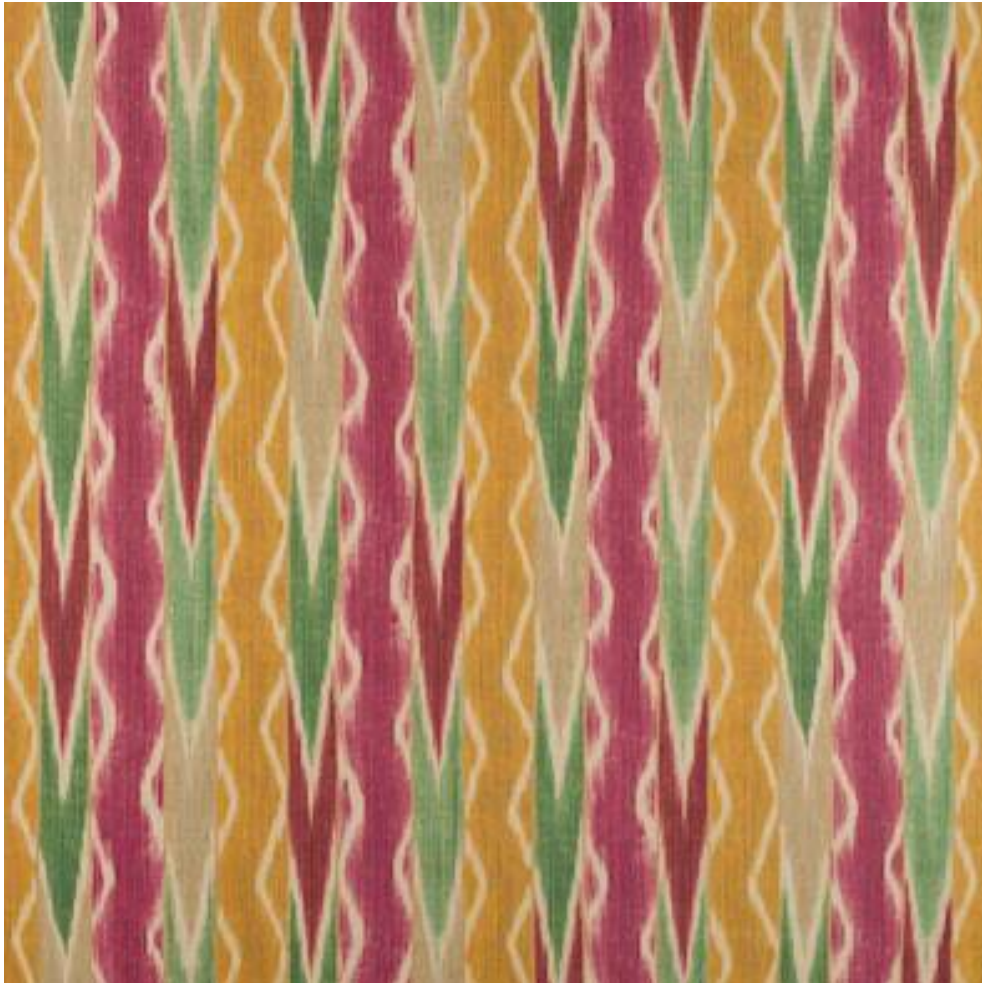

MANUEL CANOVAS

ONDINE

Code	M4152-01
Colour	Prairie
Repeat	V 118cm / H 136cm approx
Width	136cm approx
Composition	100% Linen
Fire Code	√BM
Care Code	☒☒☒☒☒☒
Pattern Book	Online
Use	Curtains, Upholstery