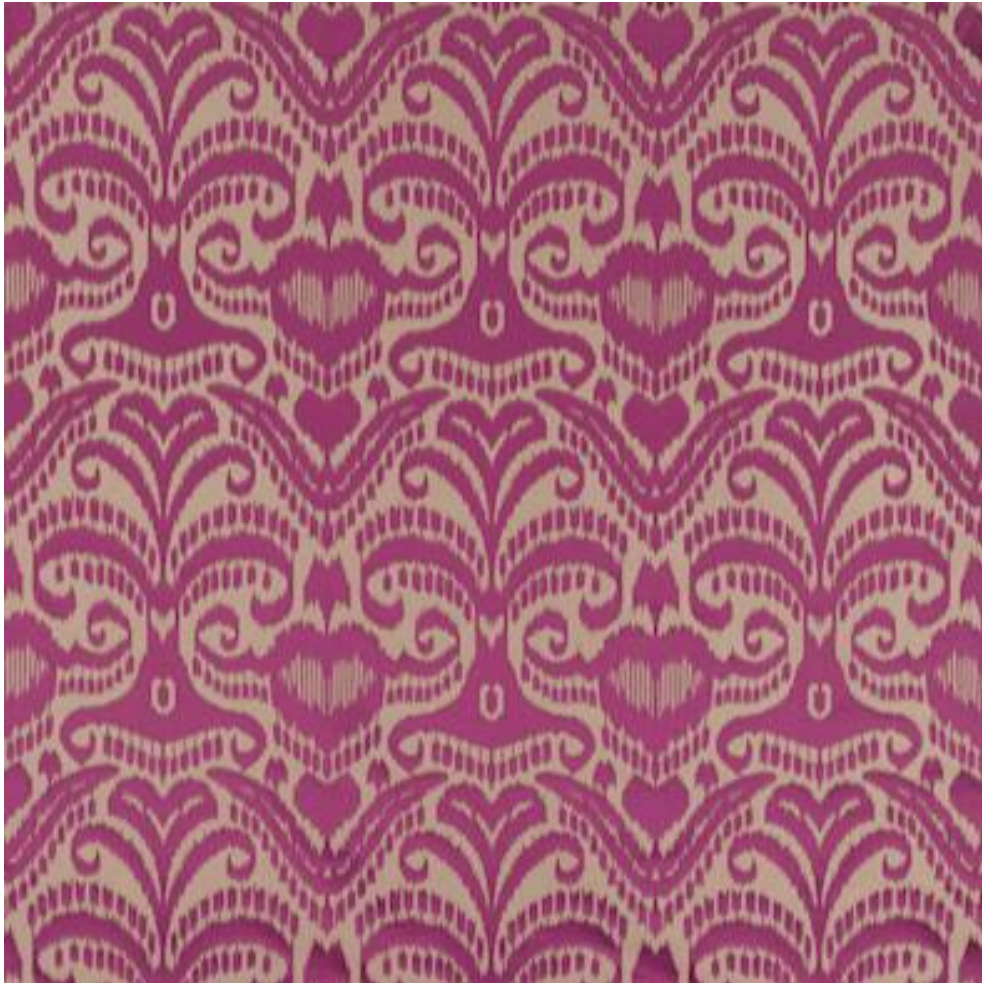

MANUEL CANOVAS

ADRAS

Code	M4154-05
Colour	Orchidee
Repeat	V 57cm / H 48cm approx
Width	144cm approx
Composition	35% Cotton, 33% Silk, 32% Linen
Fire Code	√BM
Care Code	☒☒☒☒☒☒
Pattern Book	Online
Use	Curtains, Upholstery