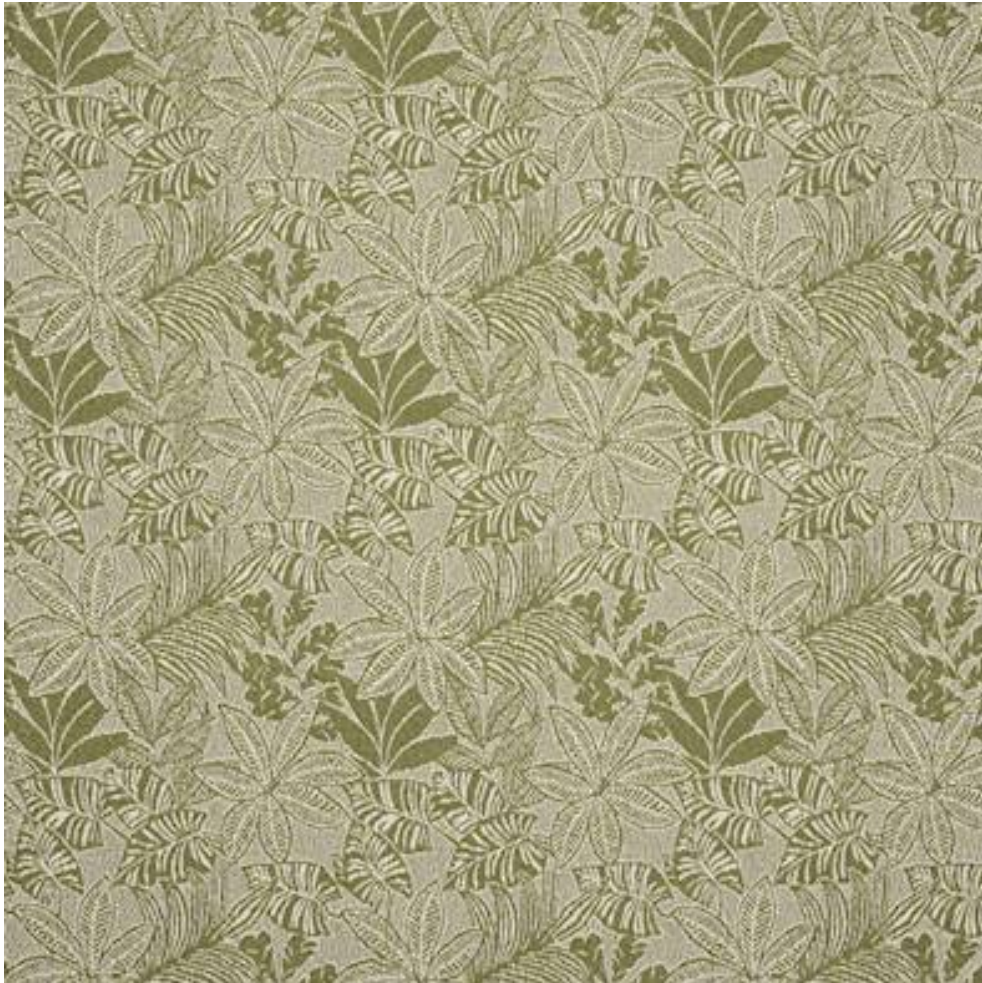

MANUEL CANOVAS

BARBADE

Code	M4157-04
Colour	Mousse
Repeat	V 46cm / H 46cm approx
Width	138cm approx
Composition	100% Polyolefin
Fire Code	K
Particulate	Paros
Use	Curtains, Upholstery, Indoor/Outdoor, Contract