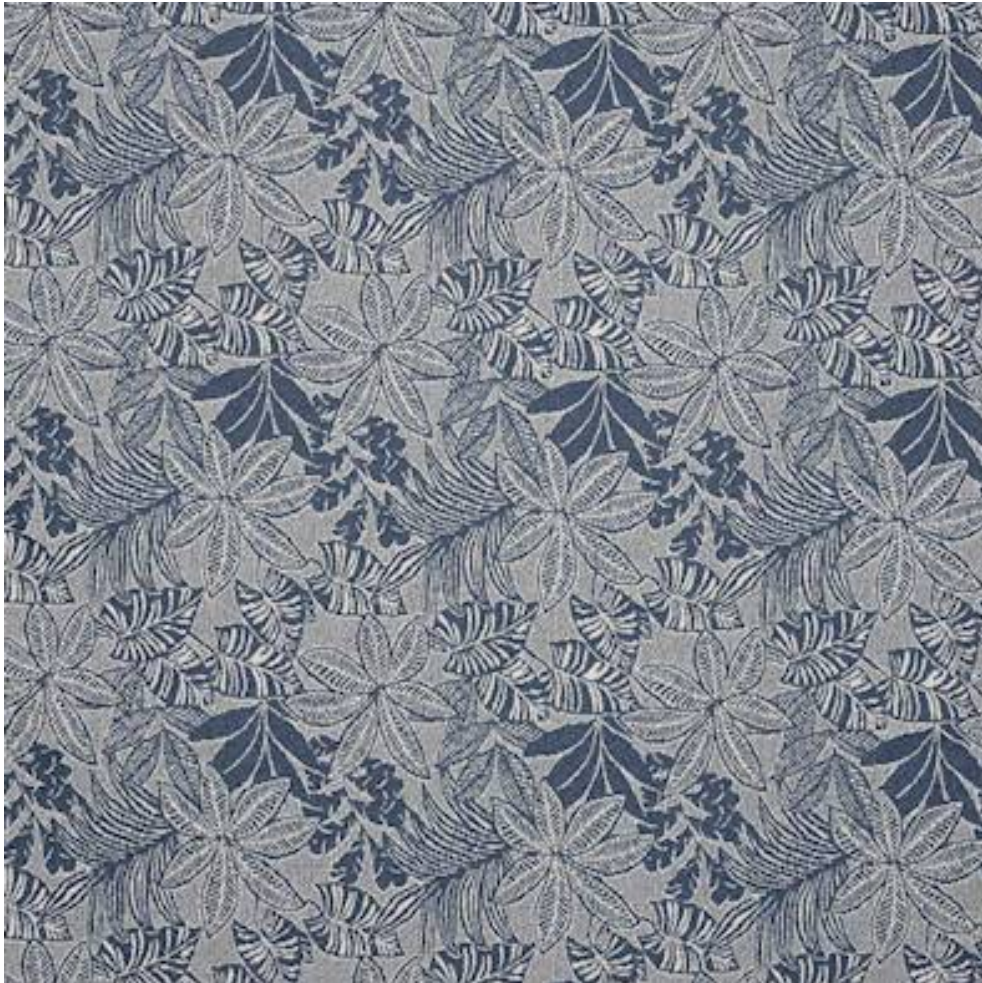

MANUEL CANOVAS

BARBADE

Code	M4157-05
Colour	Mer
Repeat	V 46cm / H 46cm approx
Width	138cm approx
Composition	100% Polyolefin
Fire Code	K
Pattern Code	Paros
Use	Curtains, Upholstery, Indoor/Outdoor, Contract