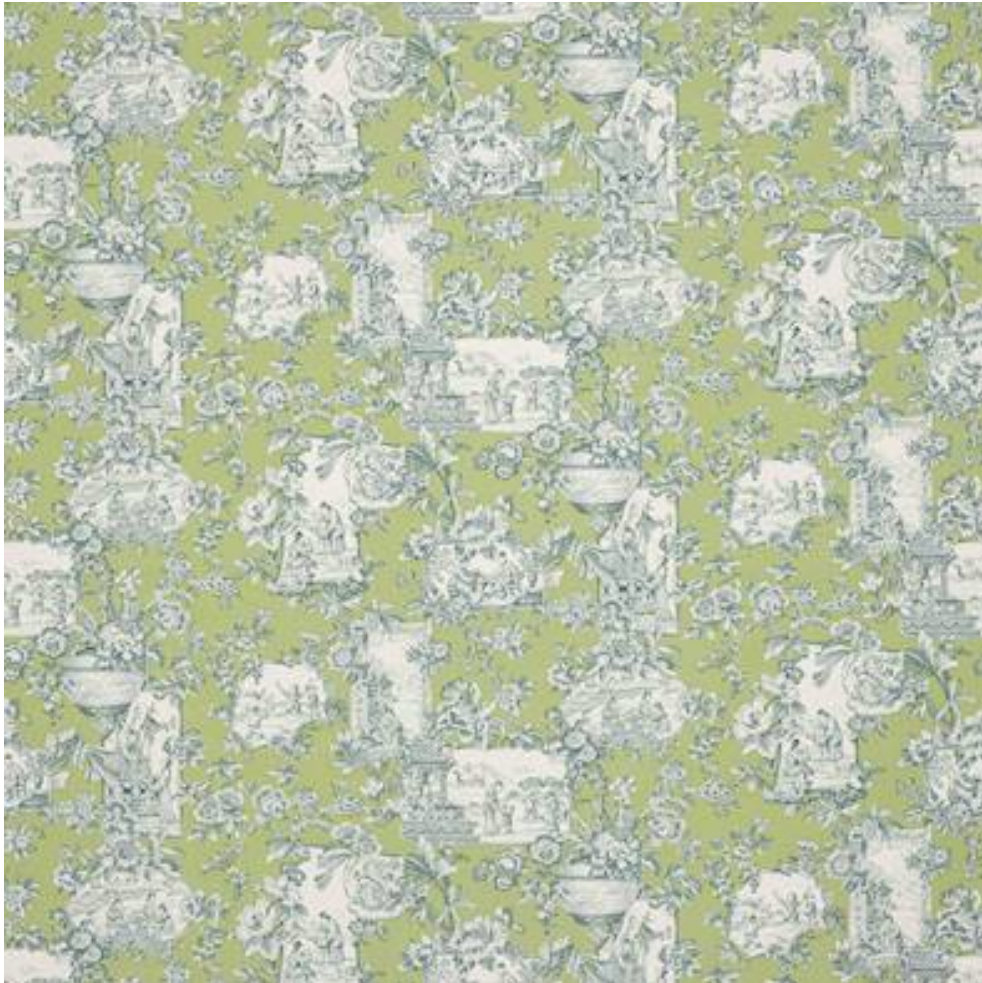

# MANUEL CANOVAS

## SANSHA

Code	M4177-03
Colour	Prairie
Repeat	V 58cm / H 140cm approx
Width	140cm approx
Composition	100% Organic Cotton
Fire Code	√BM
Care Code	☒☒☒☒☒☒
Pattern Book	Jalore
Use	Curtains, Upholstery