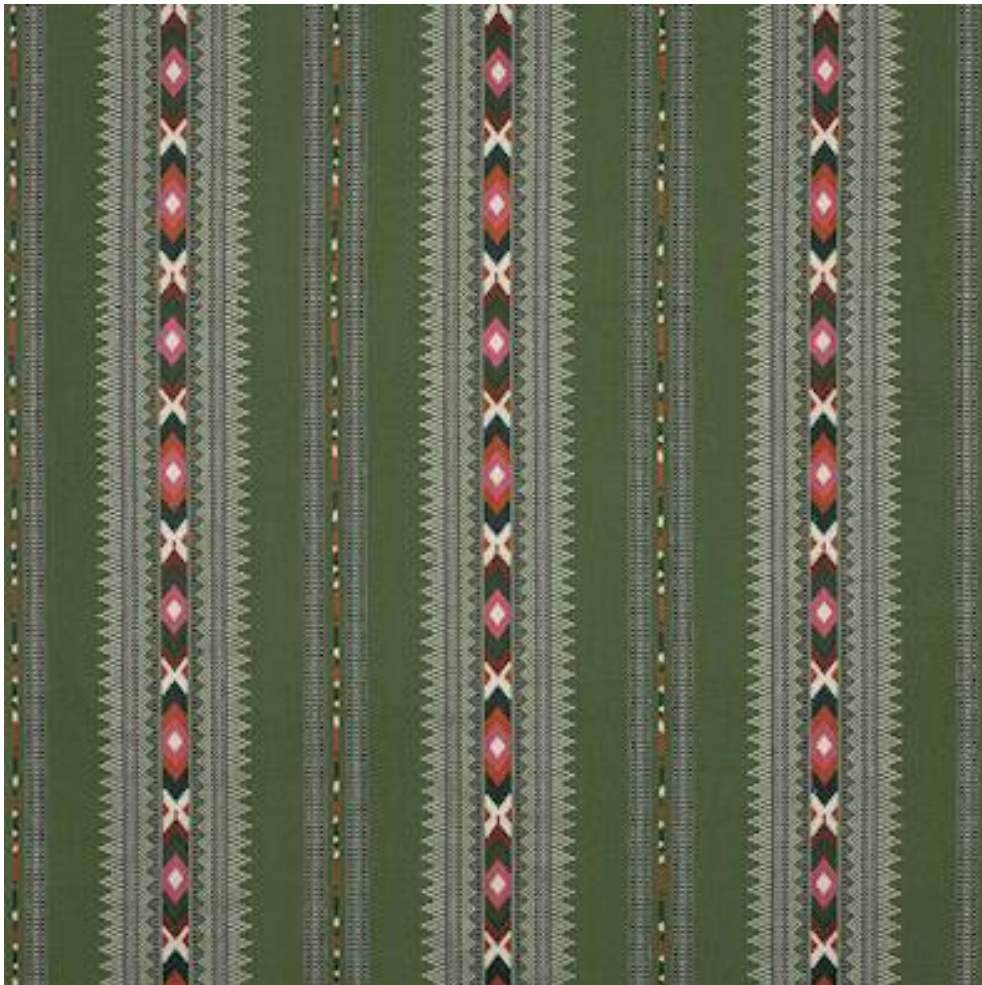

MANUEL CANOVAS

TIKAL

Code	M4180-02
Colour	Kiwi
Repeat	V 38cm / H 46cm approx
Width	138cm approx
Composition	55% Linen, 43% Cotton, 2% Polyester
Fire Code	√BM
Care Code	☒☒☒☒☒☒
Pattern Book	Jalore
Use	Curtains