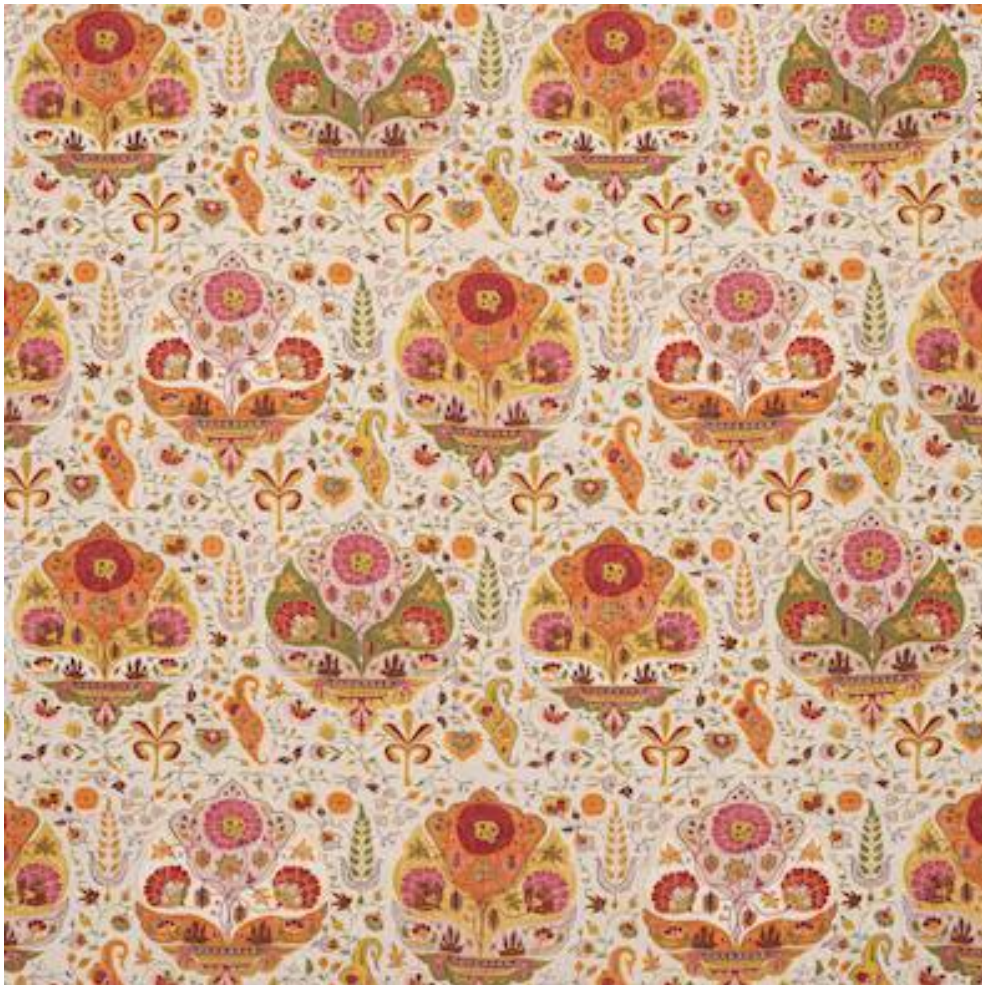

## DARYA

|              |                        |
|--------------|------------------------|
| Code         | M4182-02               |
| Colour       | Epices                 |
| Repeat       | V 72cm / H 69cm approx |
| Width        | 138cm approx           |
| Composition  | 100% Linen             |
| Fire Code    | √BM                    |
| Care Code    | ☒☒☒☒☒☒                 |
| Pattern Book | Jalore                 |
| Use          | Curtains               |